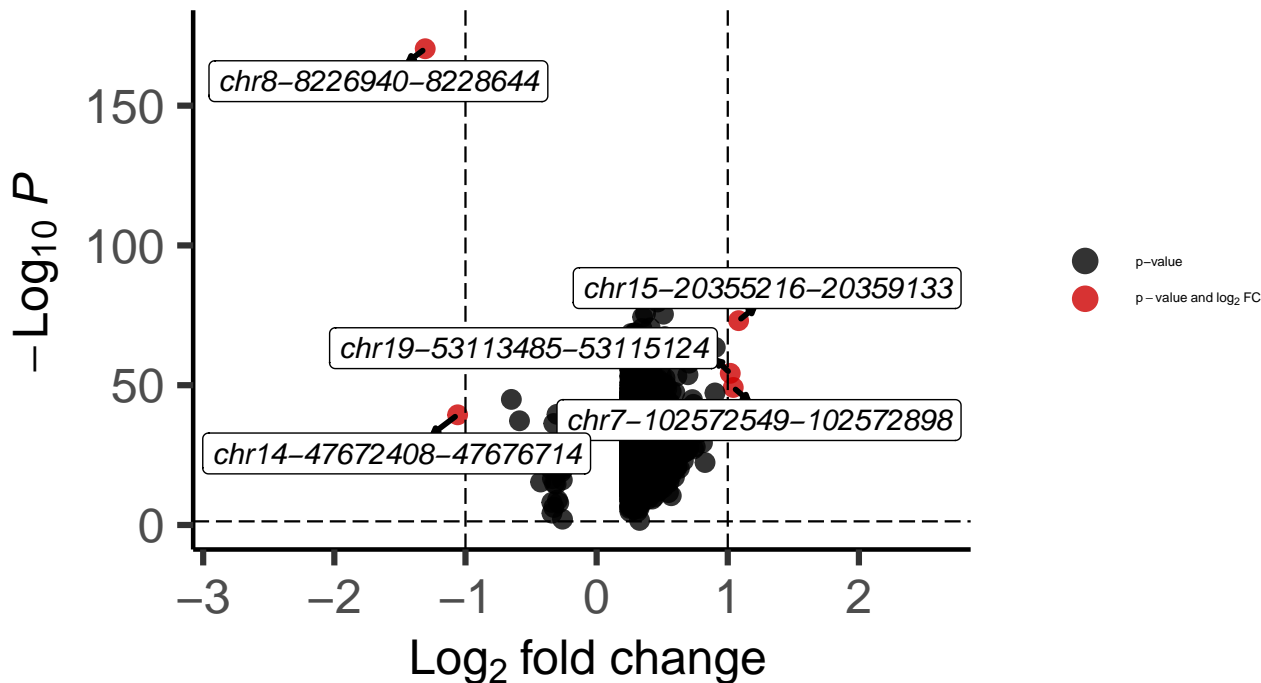

# Oligo\_dACC\_MAST\_Schizophrenia\_vs\_Control

*EnhancedVolcano*

total = 4583 variables