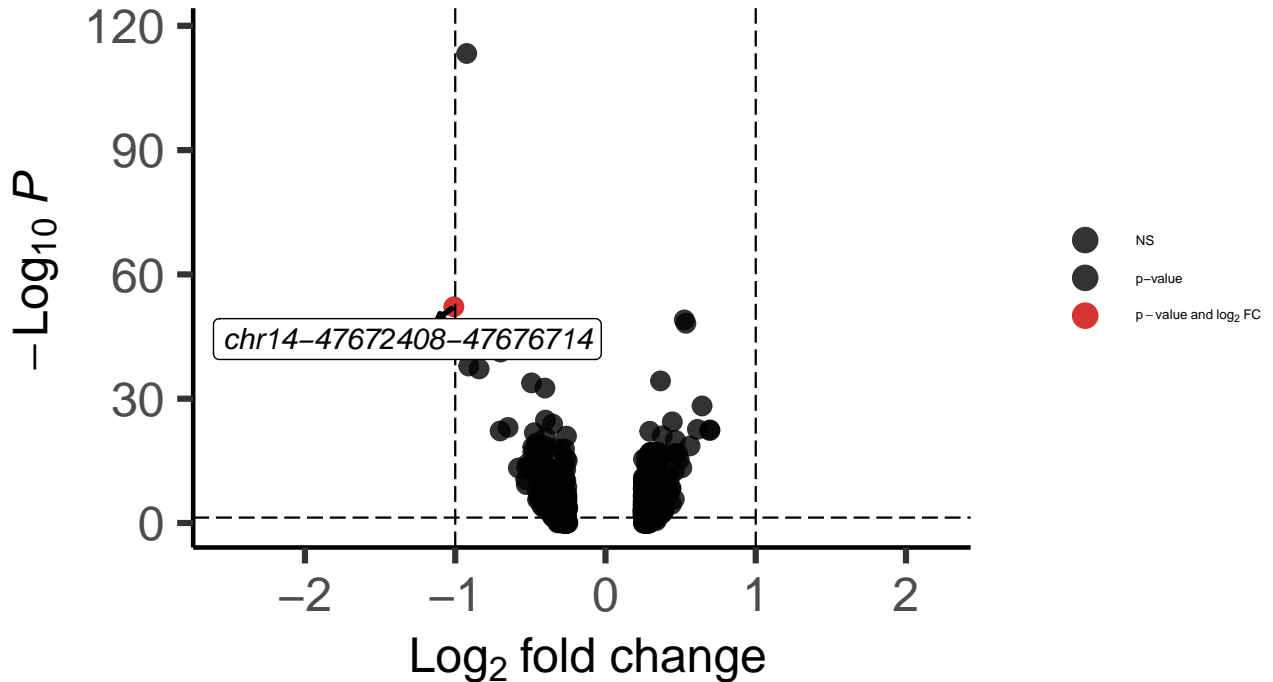

Oligo_dACC_MAST_Bipolar_vs_Control

EnhancedVolcano

total = 631 variables