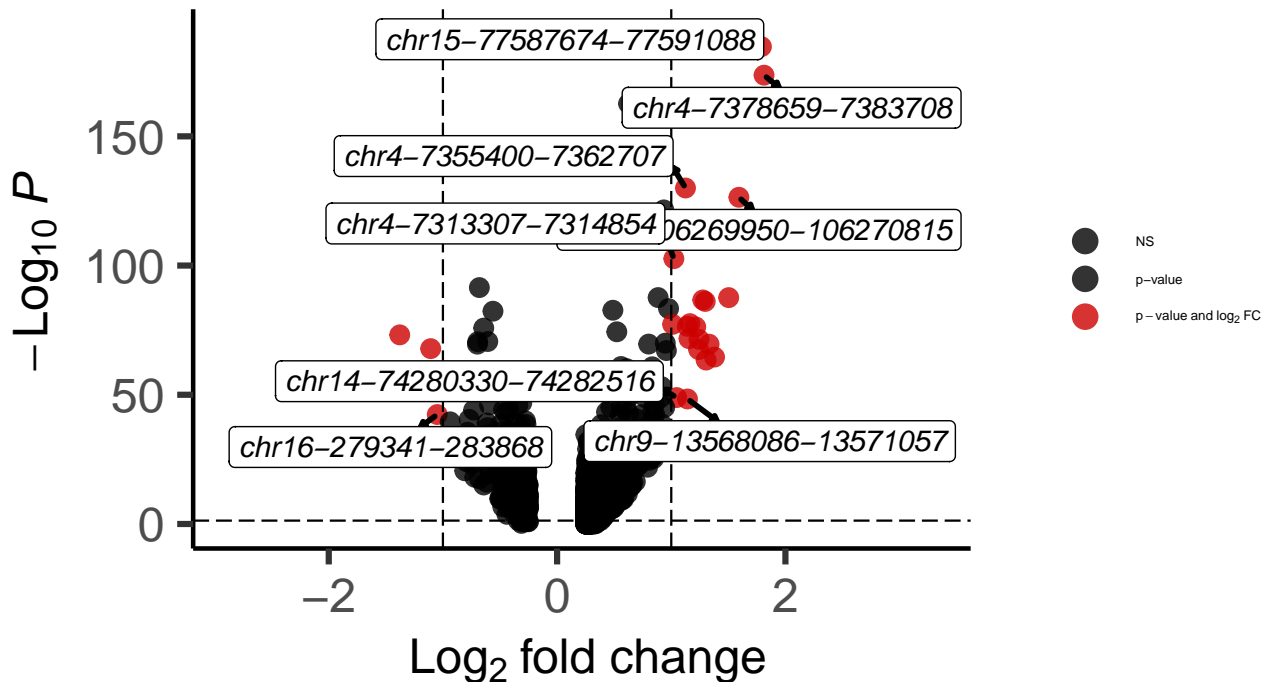

# Oligo\_dACC\_MAST\_Bipolar\_vs\_Control

*EnhancedVolcano*

total = 2661 variables