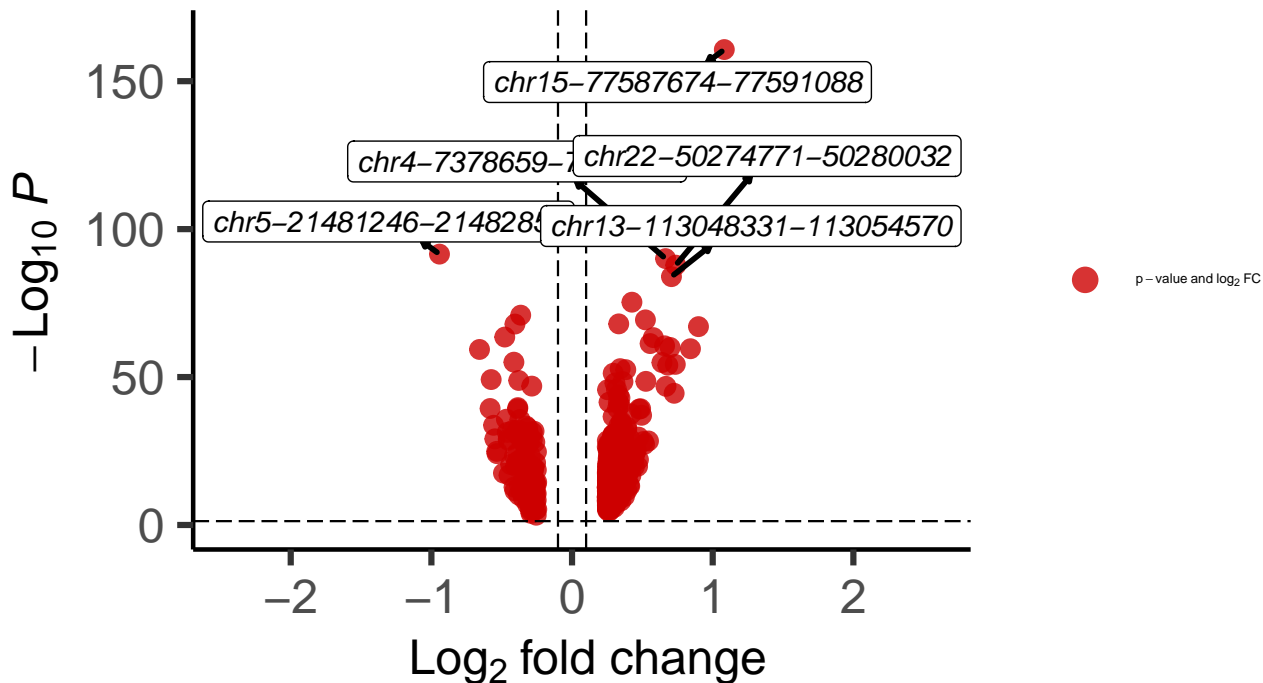

Oligo_dACC_MAST_Bipolar_vs_Control

EnhancedVolcano

total = 608 variables