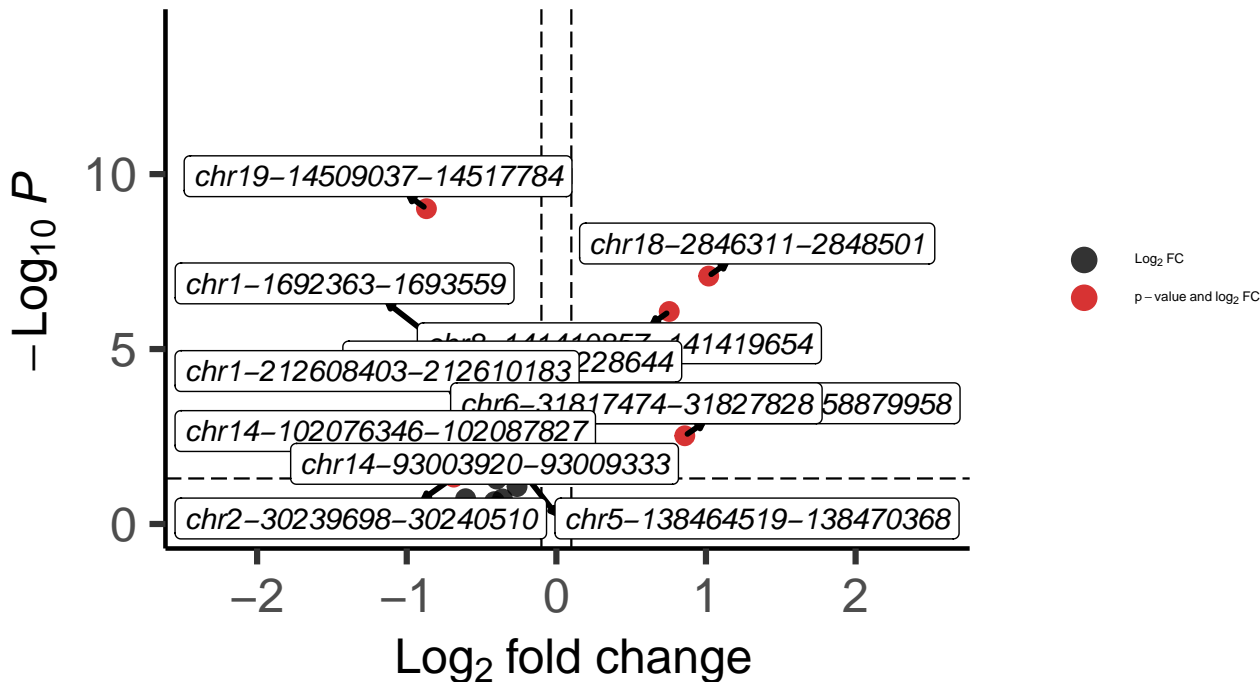

OPC_dACC_wilcox_Schizophrenia_vs_Control

EnhancedVolcano

total = 813 variables