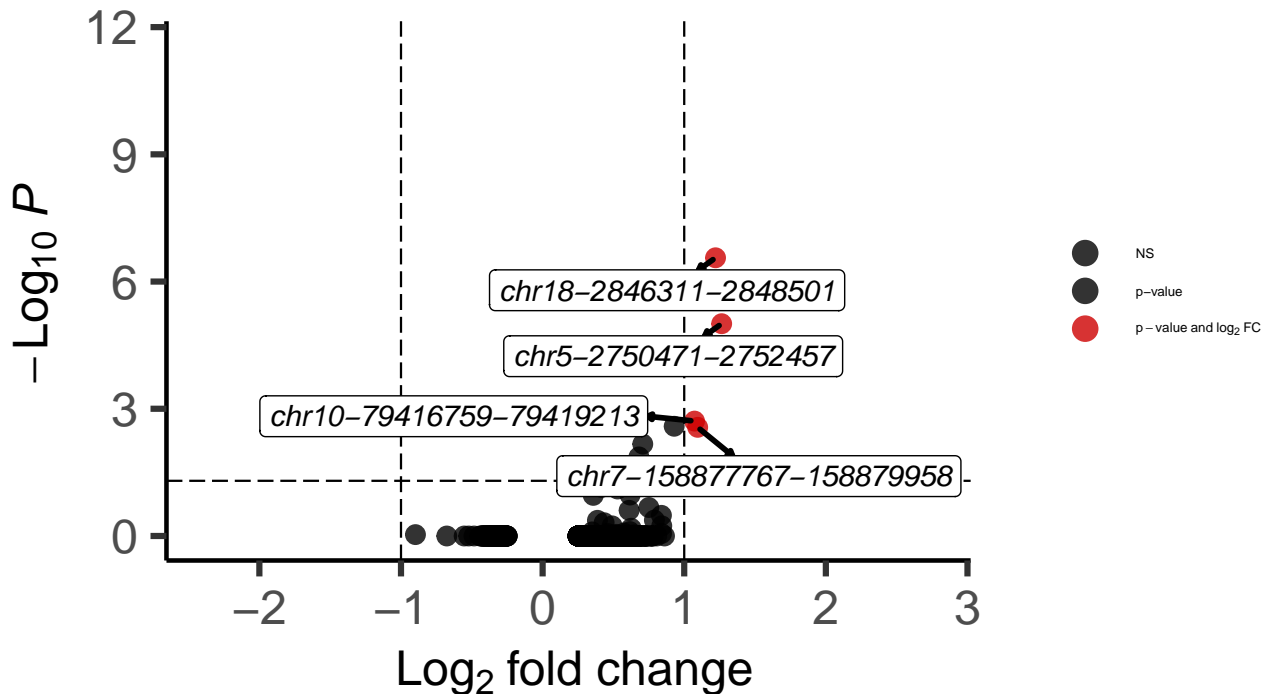

# OPC\_dACC\_wilcox\_Schizophrenia\_vs\_Control

*EnhancedVolcano*

total = 4073 variables