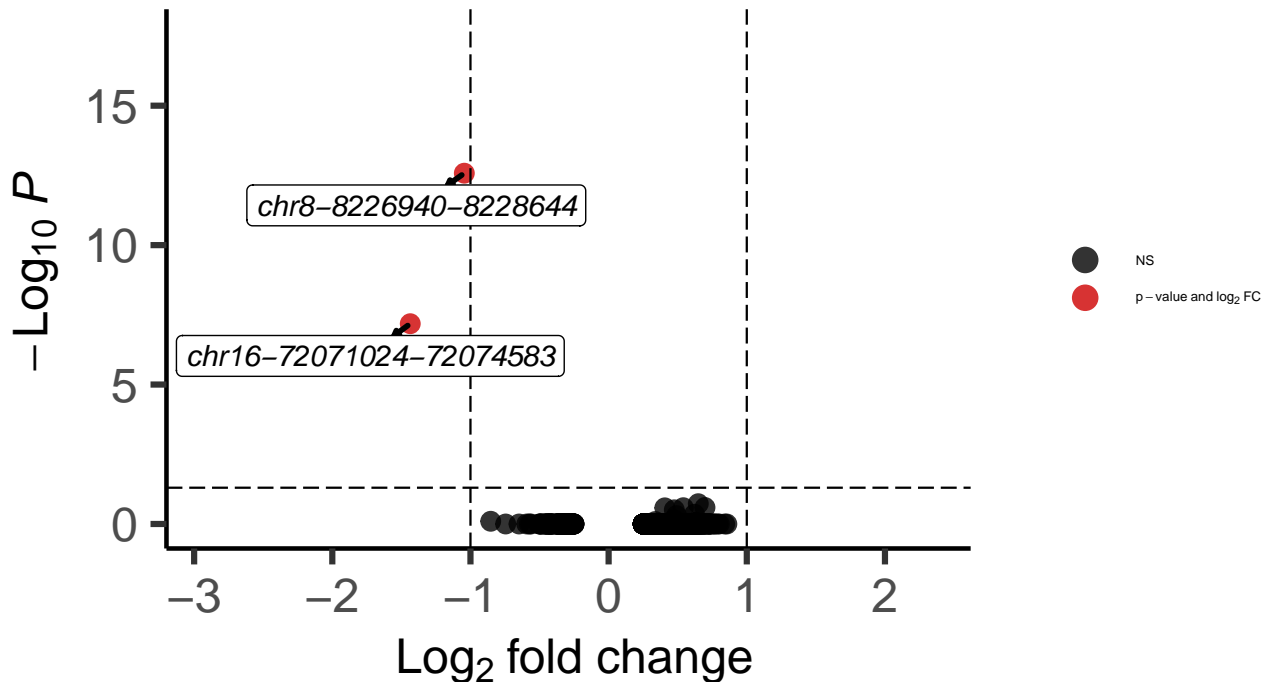

# OPC\_dACC\_wilcox\_Bipolar\_vs\_Control

*EnhancedVolcano*

total = 3146 variables