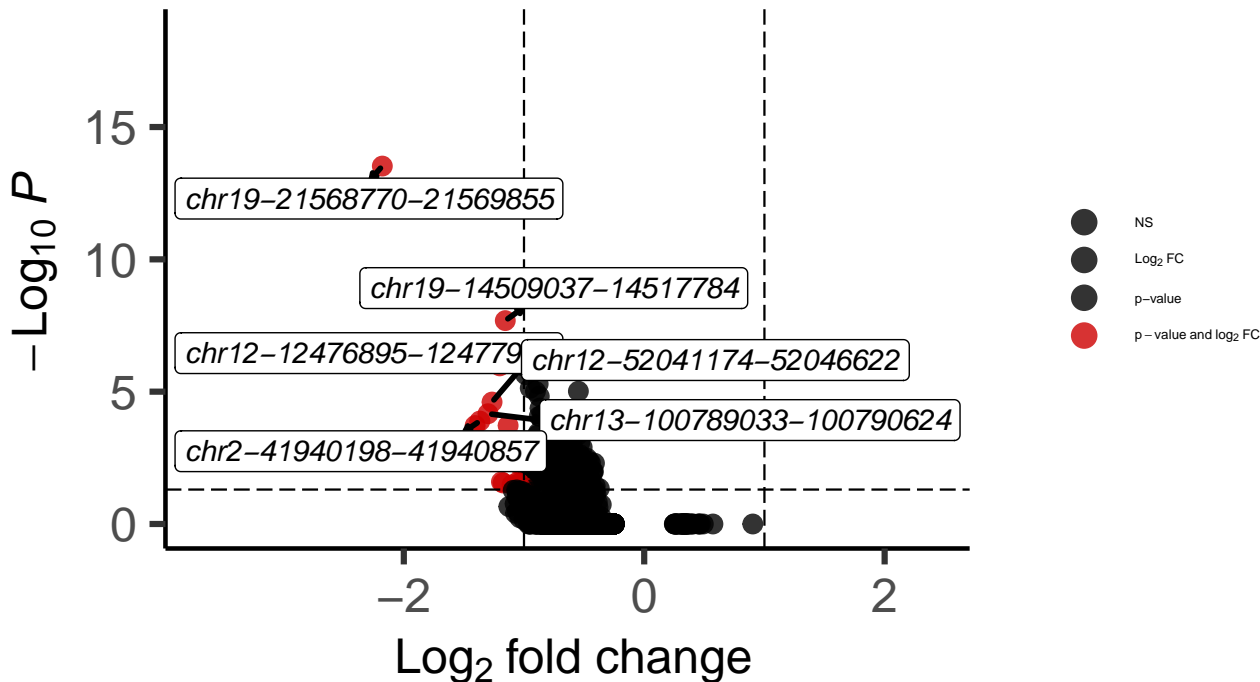

# OPC\_dACC\_wilcox\_Schizophrenia\_vs\_Control

*EnhancedVolcano*

total = 8578 variables