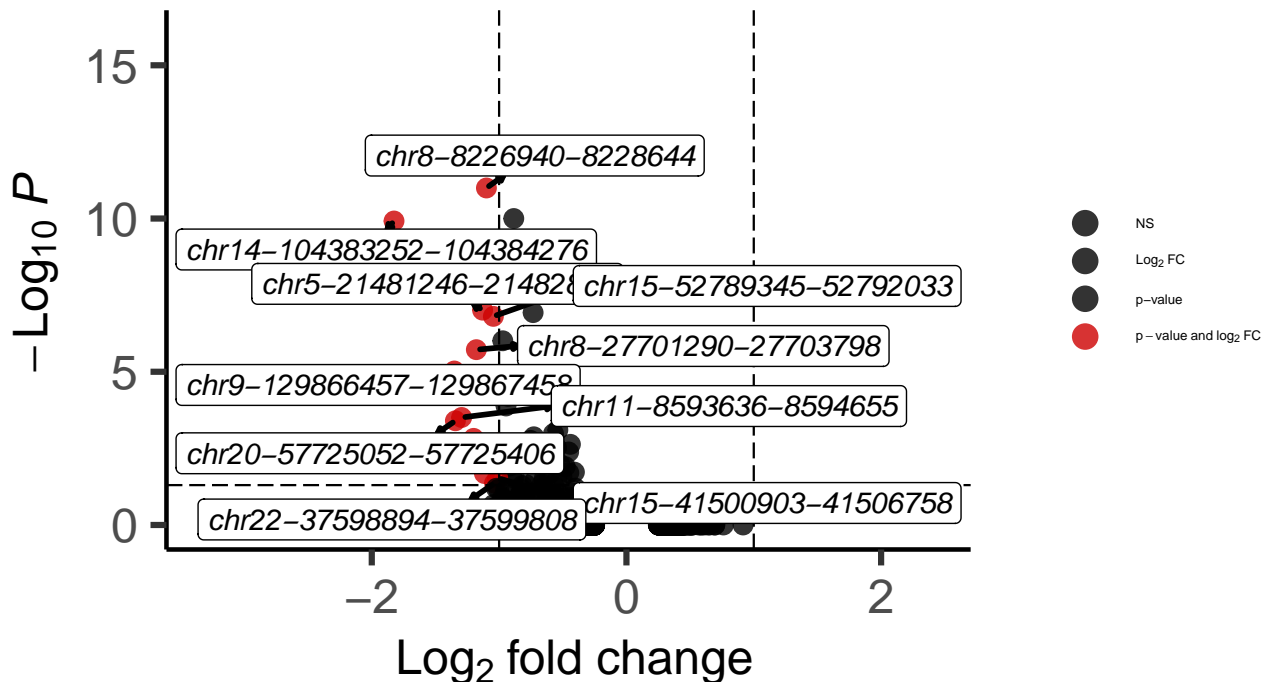

OPC_dACC_wilcox_Bipolar_vs_Control

EnhancedVolcano

total = 5371 variables