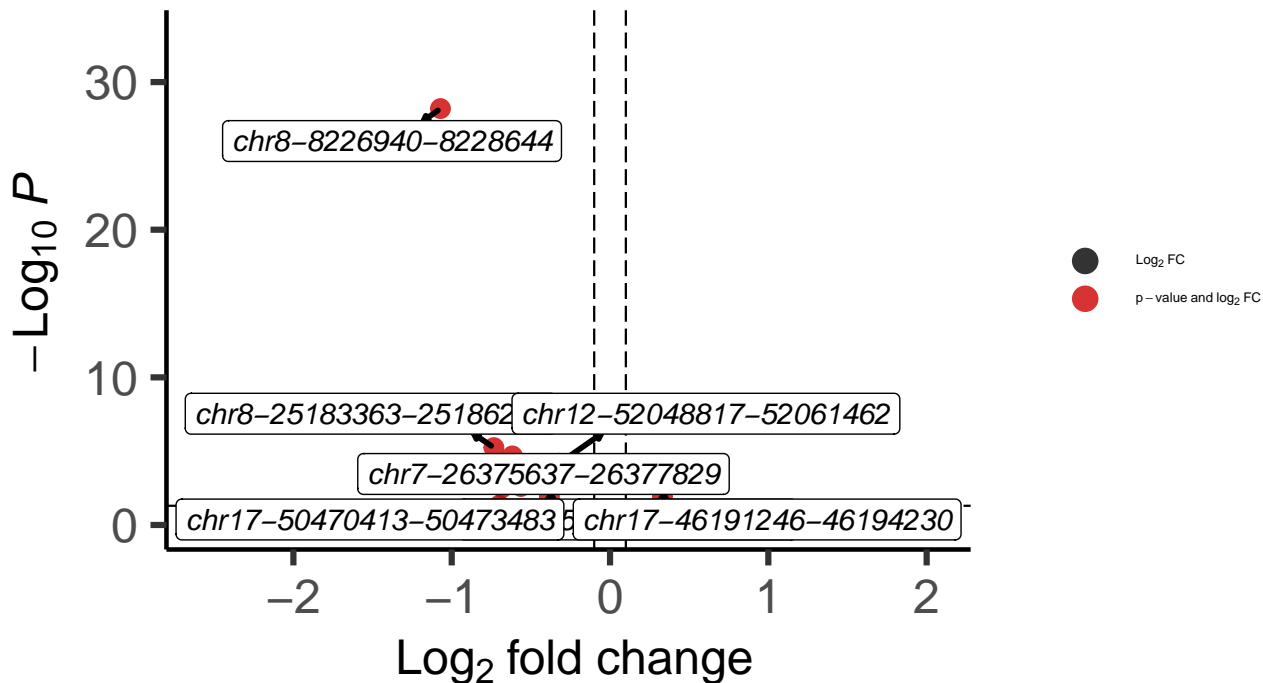

OPC_dACC_wilcox_Bipolar_vs_Control

EnhancedVolcano

total = 767 variables