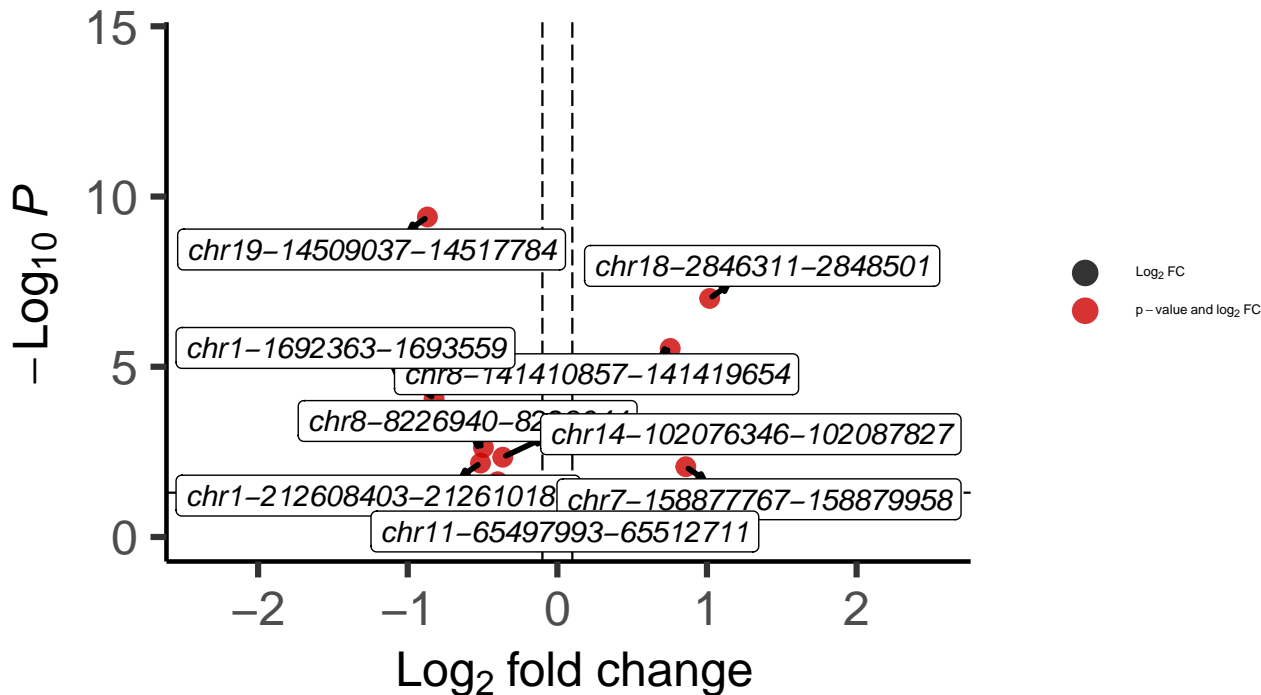

OPC_dACC_MAST_Schizophrenia_vs_Control

EnhancedVolcano

total = 813 variables