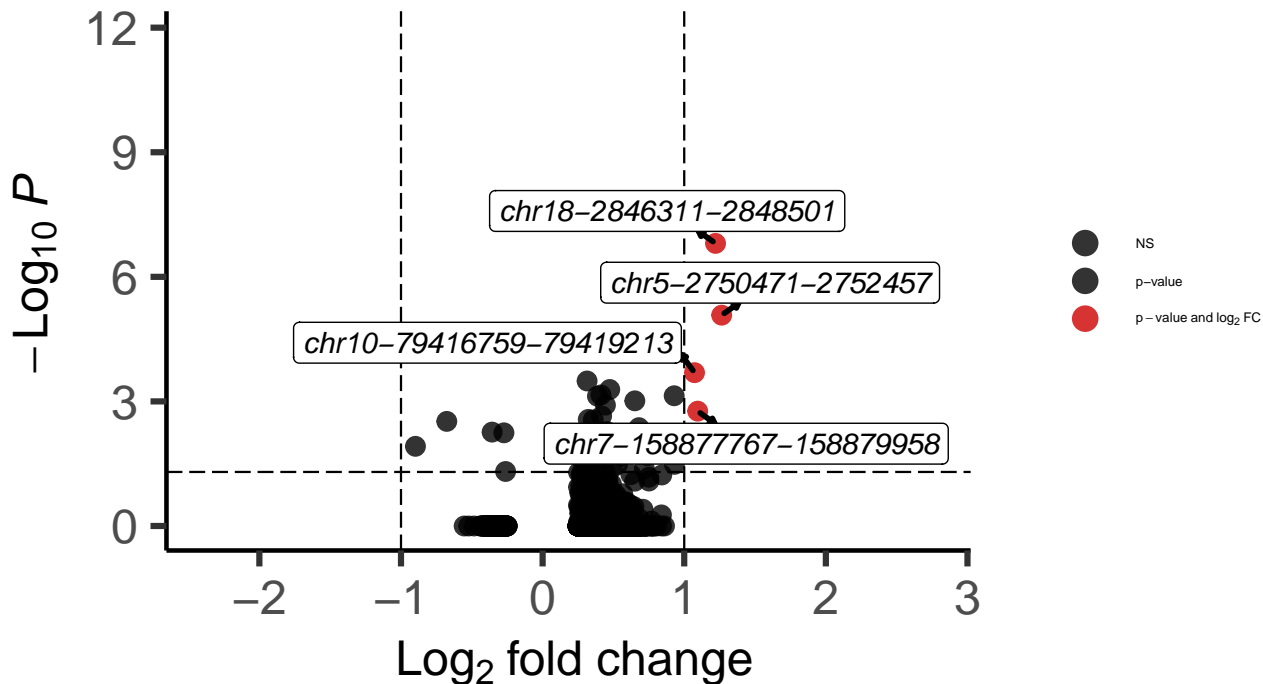

OPC_dACC_MAST_Schizophrenia_vs_Control

EnhancedVolcano

total = 4073 variables