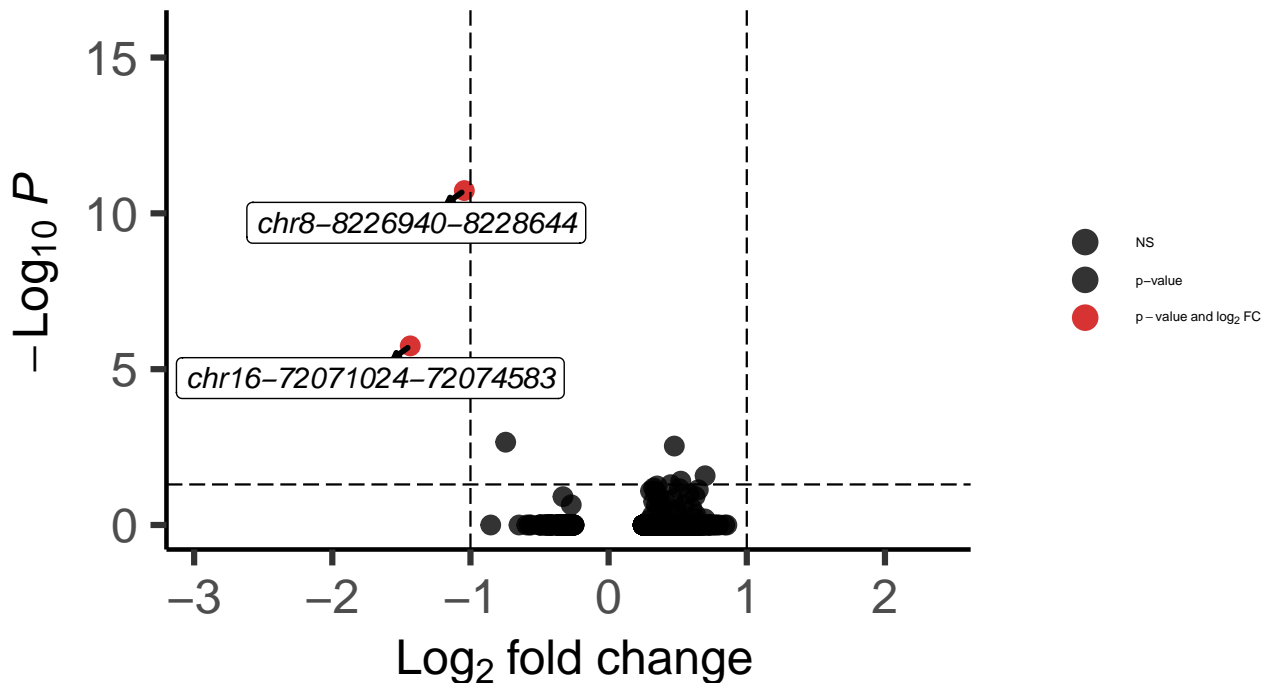

OPC_dACC_MAST_Bipolar_vs_Control

EnhancedVolcano

total = 3146 variables