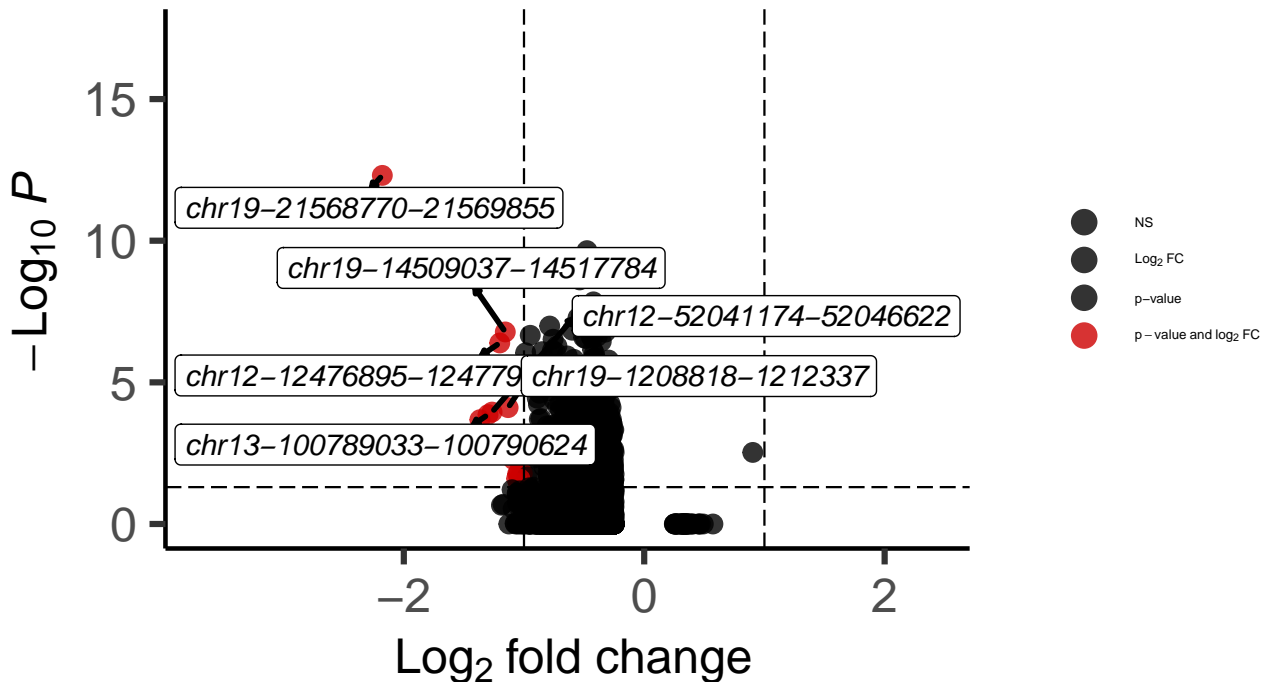

# OPC\_dACC\_MAST\_Schizophrenia\_vs\_Control

*EnhancedVolcano*

total = 8578 variables