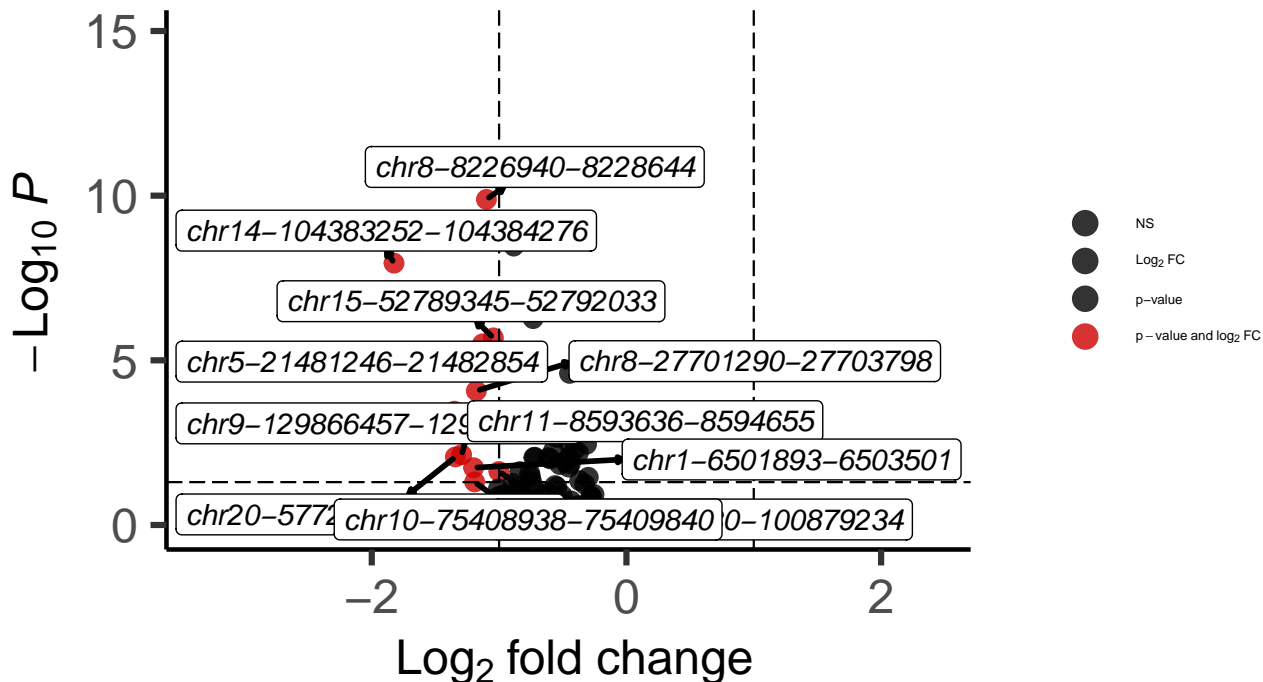

# OPC\_dACC\_MAST\_Bipolar\_vs\_Control

*EnhancedVolcano*

total = 5371 variables