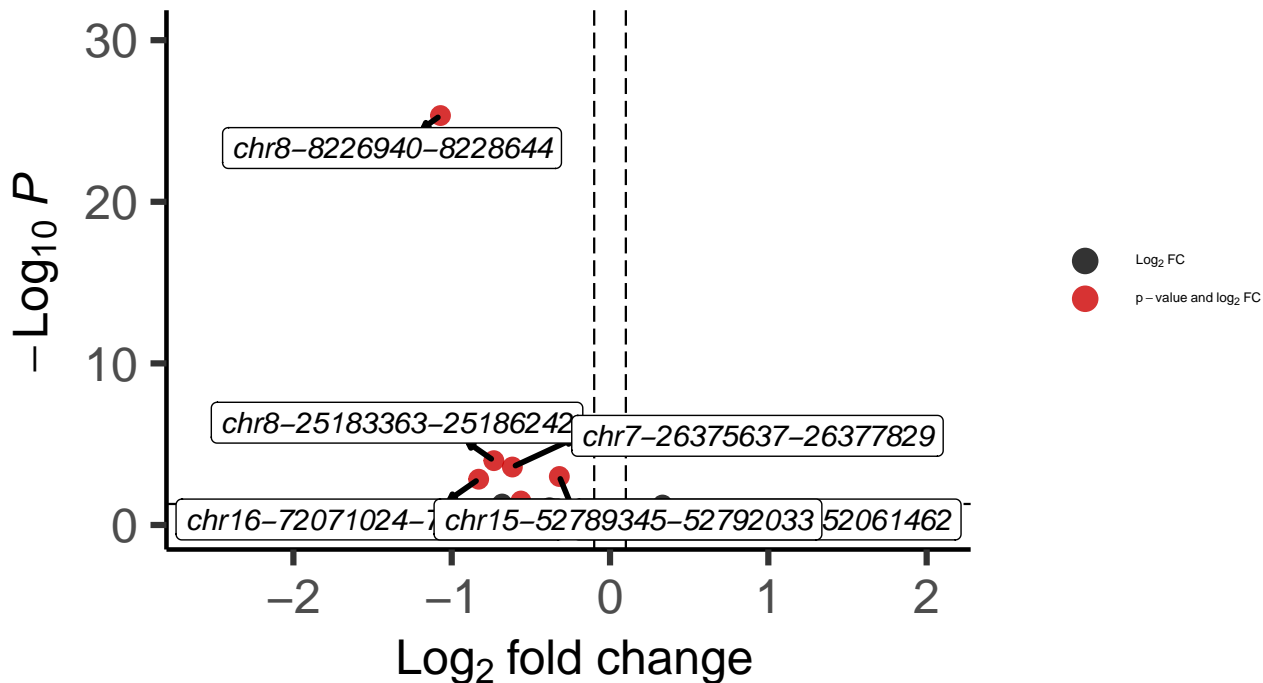

# OPC\_dACC\_MAST\_Bipolar\_vs\_Control

*EnhancedVolcano*

total = 767 variables