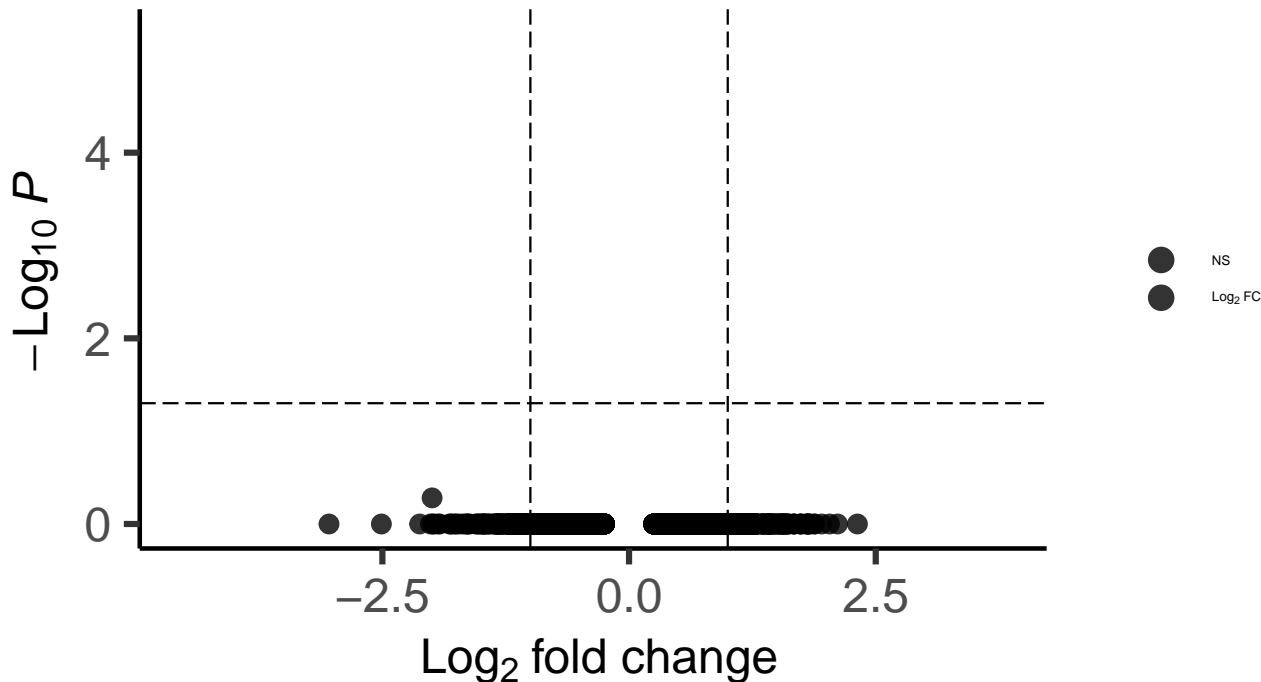

LAMP5_dACC_wilcox_Schizophrenia_vs_Control

EnhancedVolcano

total = 7941 variables