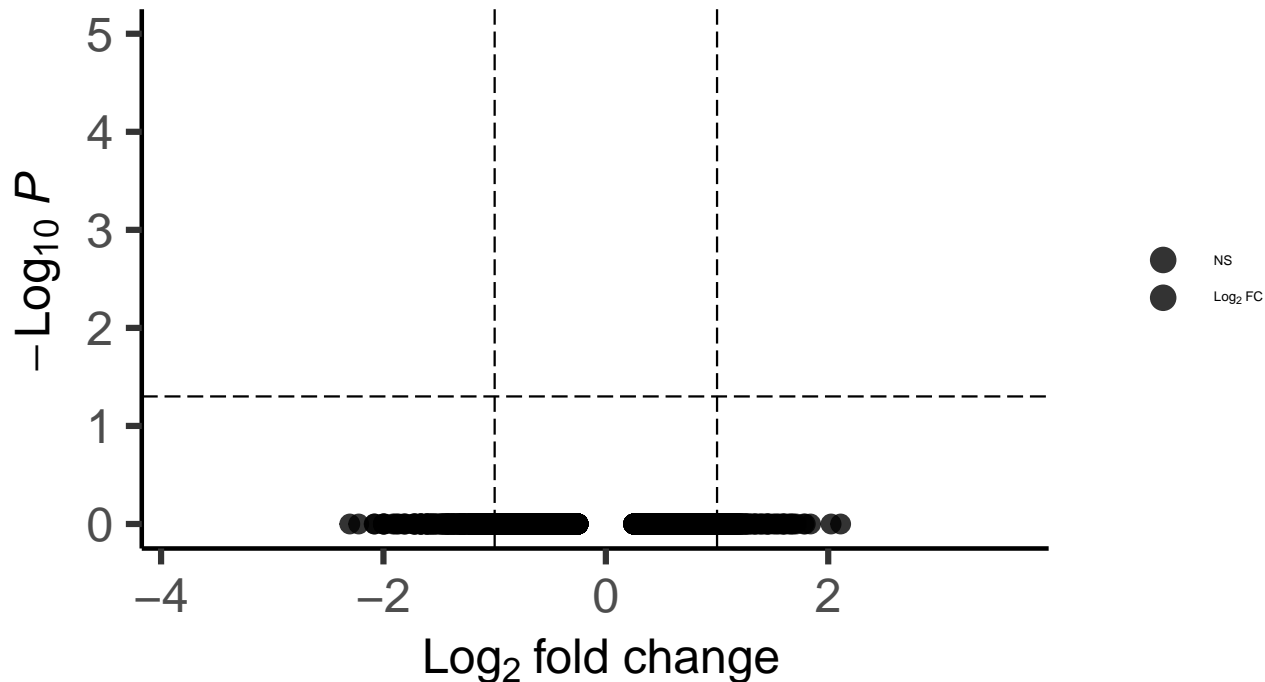

LAMP5_dACC_wilcox_Bipolar_vs_Control

EnhancedVolcano

total = 7952 variables