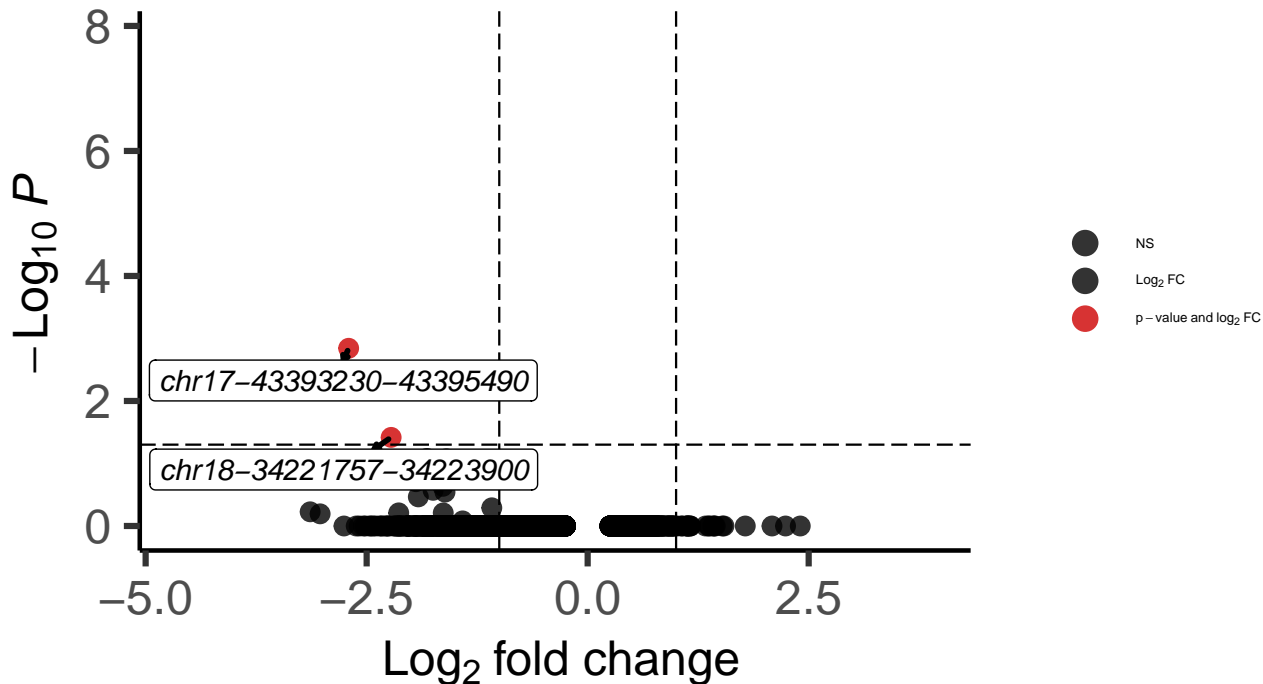

LAMP5_dACC_wilcox_Schizophrenia_vs_Control

EnhancedVolcano

total = 8784 variables