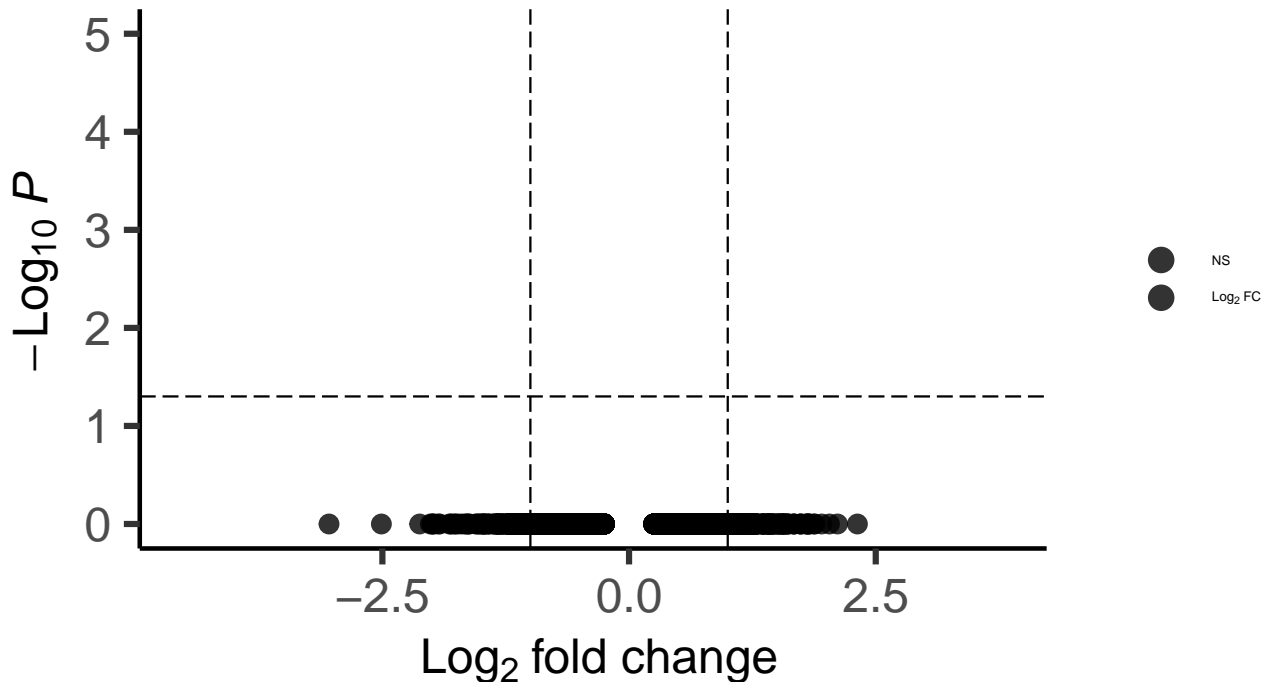

LAMP5_dACC_MAST_Schizophrenia_vs_Control

EnhancedVolcano

total = 7941 variables