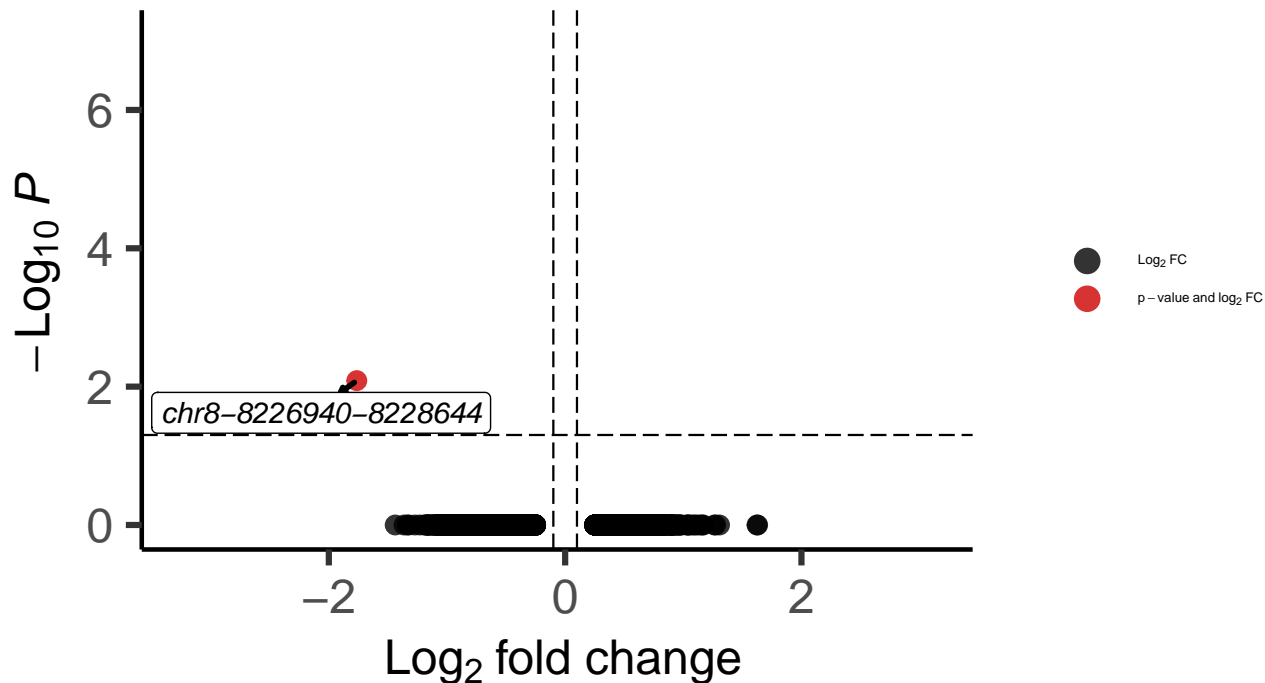

# LAMP5\_dACC\_MAST\_Bipolar\_vs\_Control

*EnhancedVolcano*

total = 5332 variables