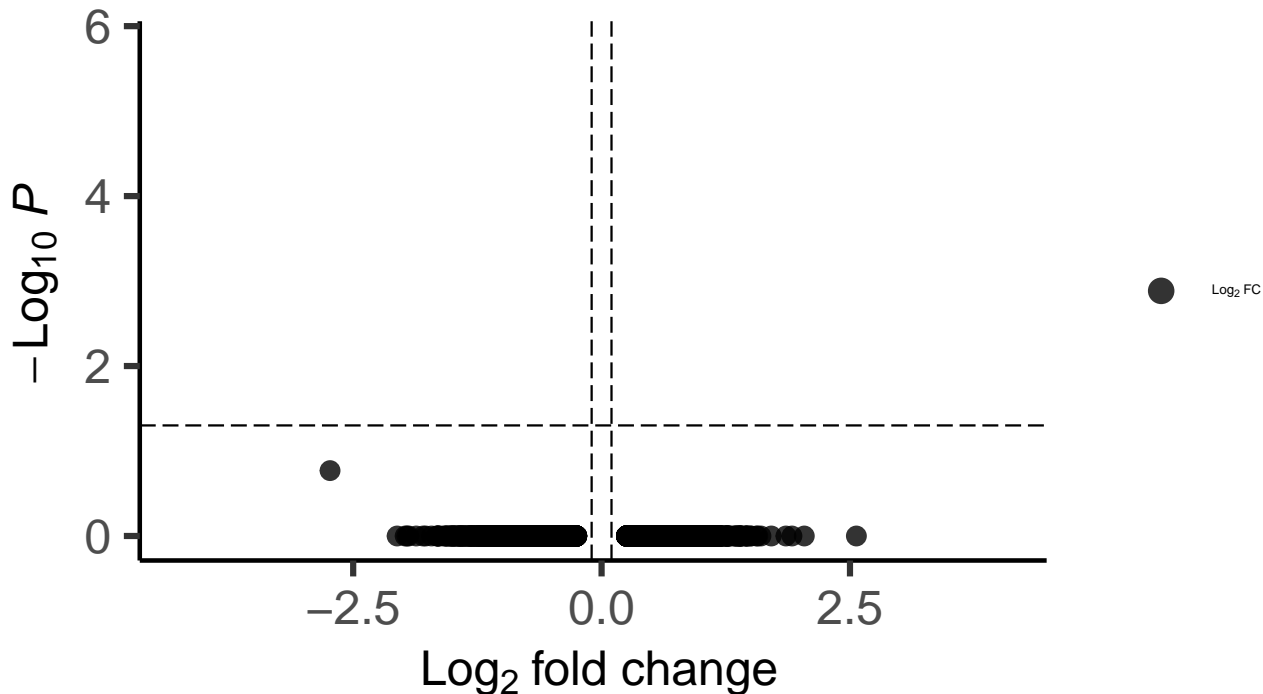

L6b_dACC_wilcox_Schizophrenia_vs_Control

EnhancedVolcano

total = 11692 variables