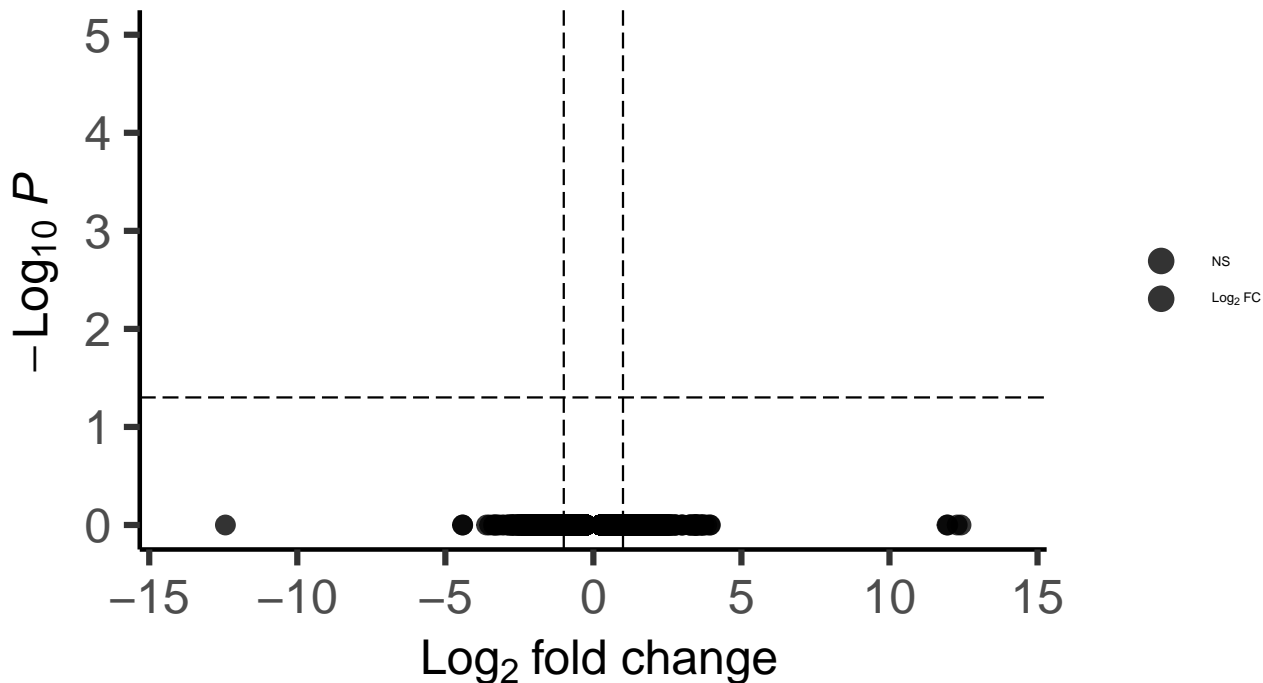

L6b_dACC_wilcox_Schizophrenia_vs_Control

EnhancedVolcano

total = 18739 variables