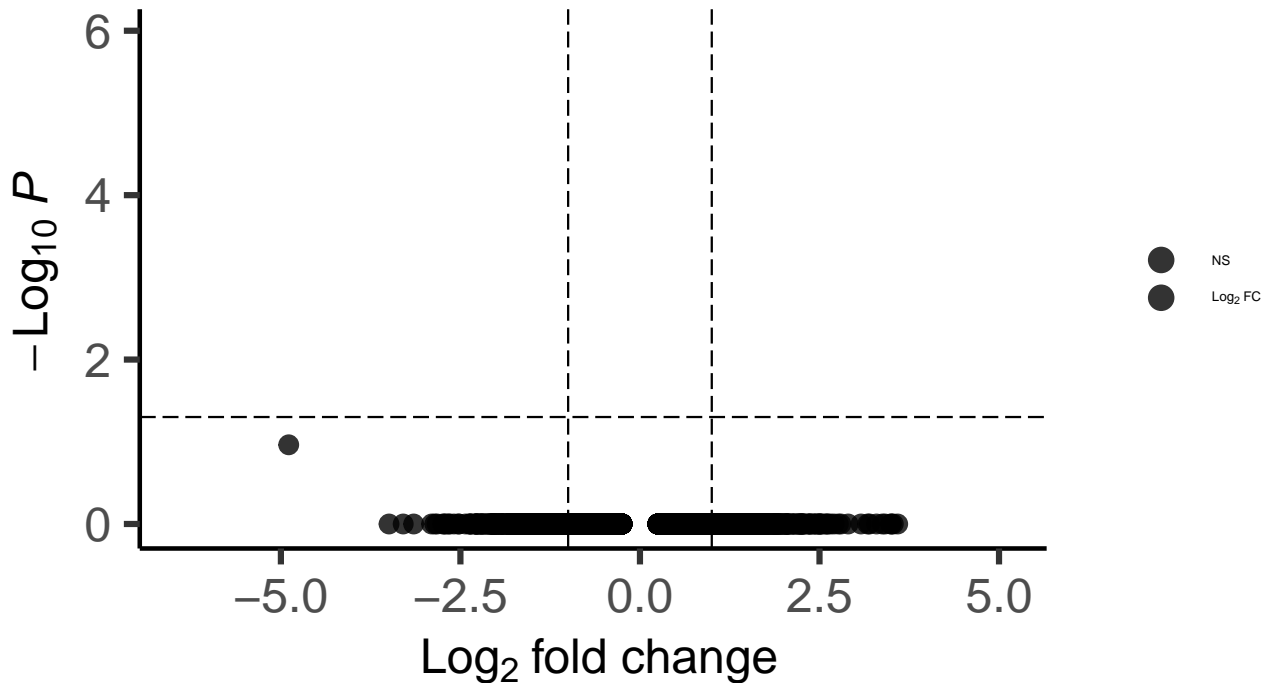

L6b_dACC_wilcox_Bipolar_vs_Control

EnhancedVolcano

total = 17846 variables