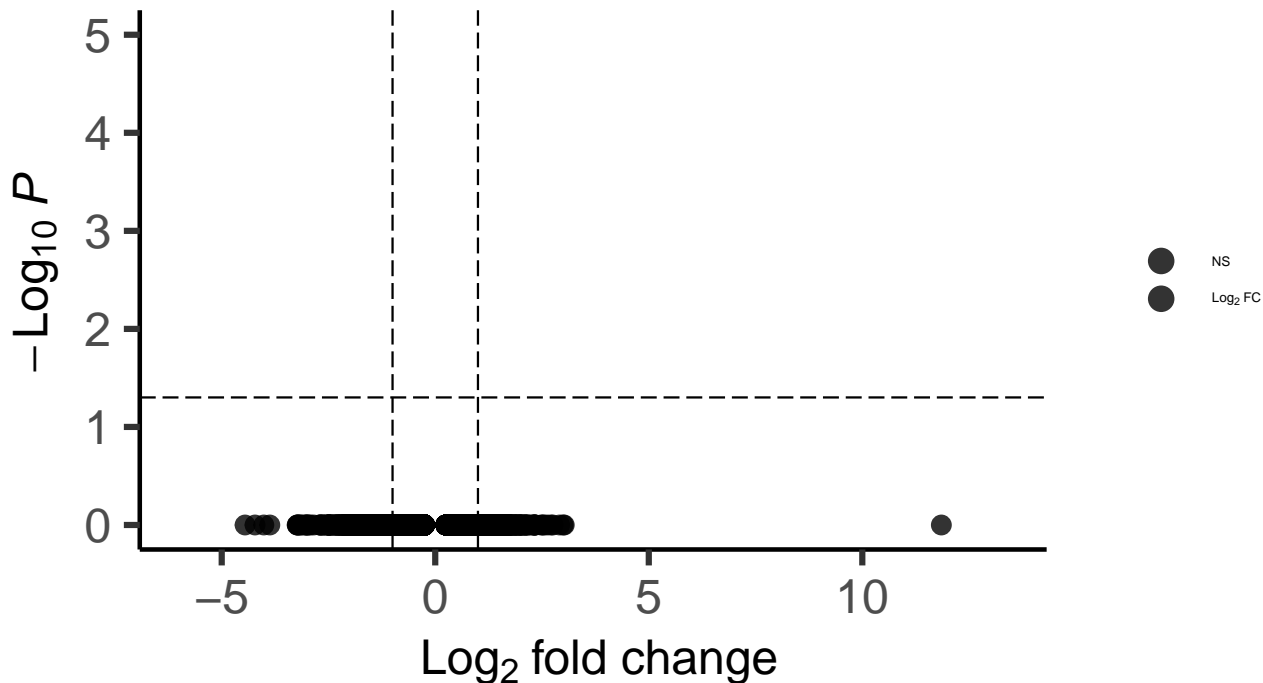

L6b_dACC_wilcox_Schizophrenia_vs_Control

EnhancedVolcano

total = 15632 variables