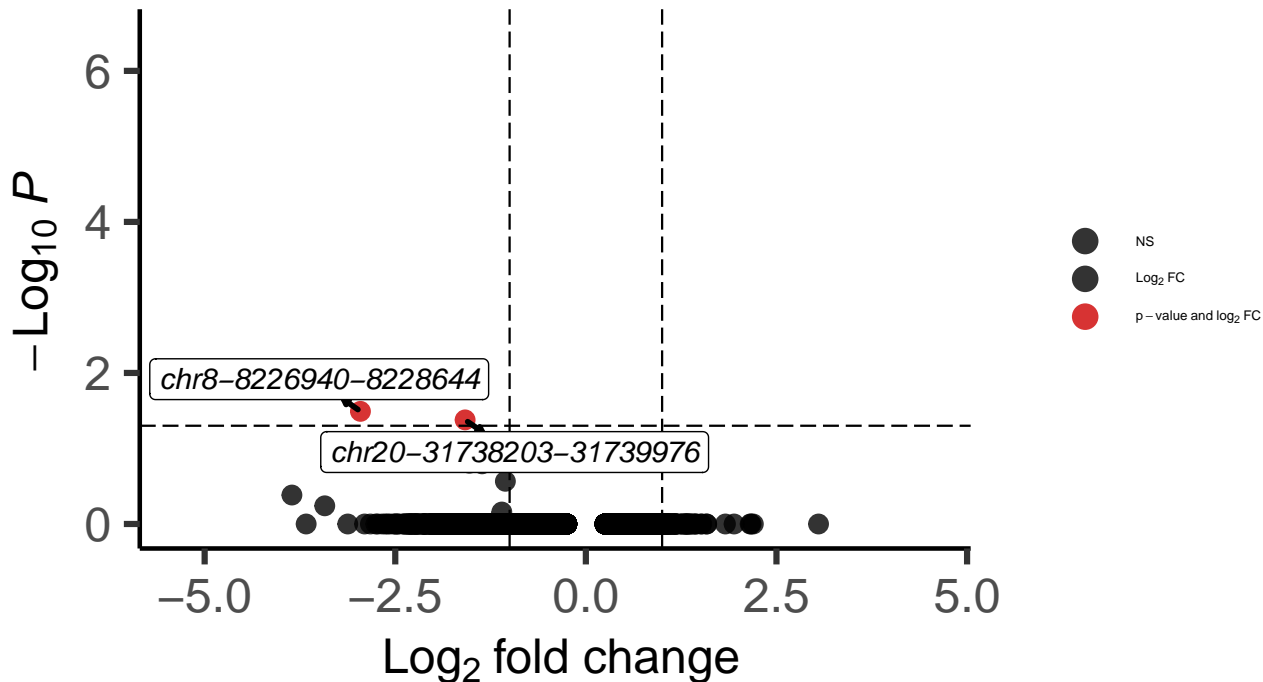

L6b_dACC_wilcox_Bipolar_vs_Control

EnhancedVolcano

total = 16908 variables