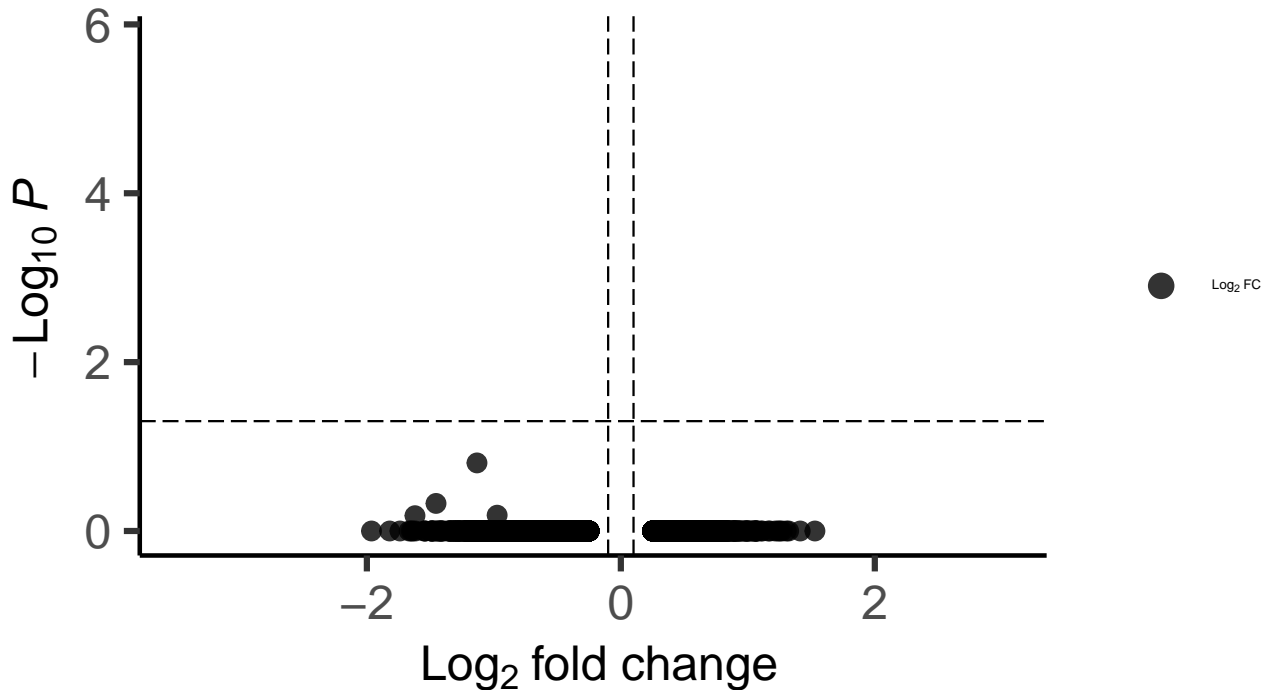

L6b_dACC_wilcox_Bipolar_vs_Control

EnhancedVolcano

total = 10908 variables