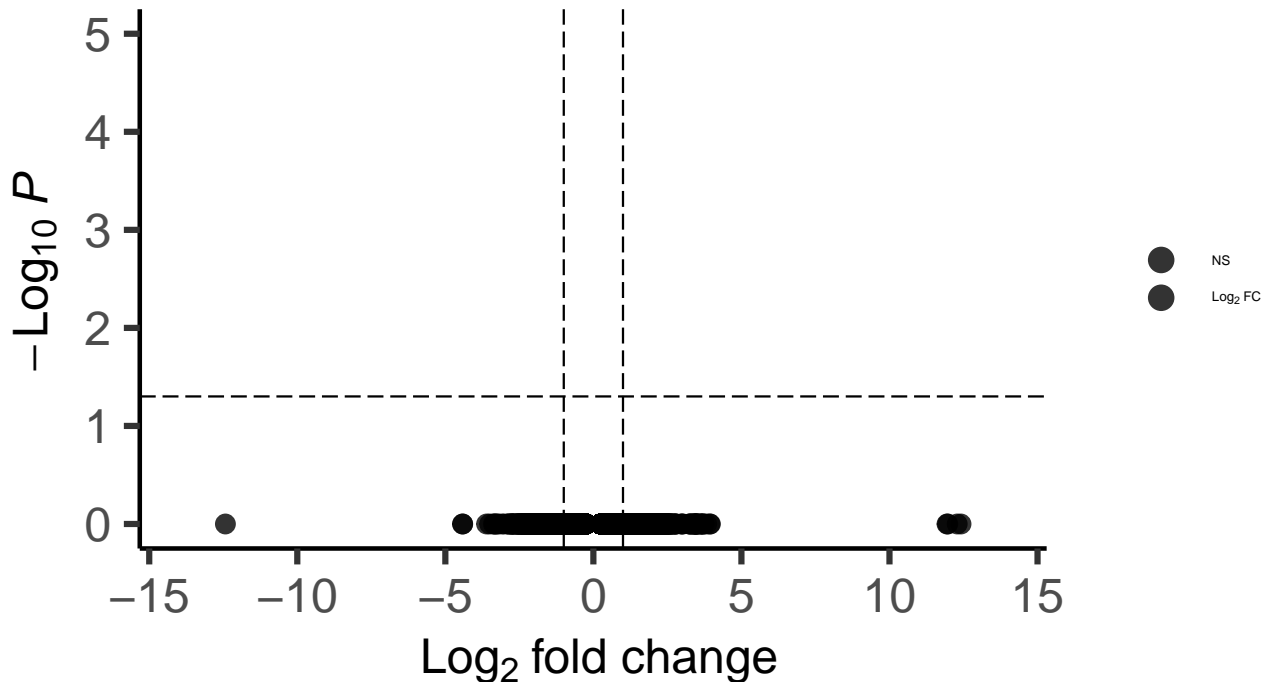

L6b_dACC_MAST_Schizophrenia_vs_Control

EnhancedVolcano

total = 18739 variables