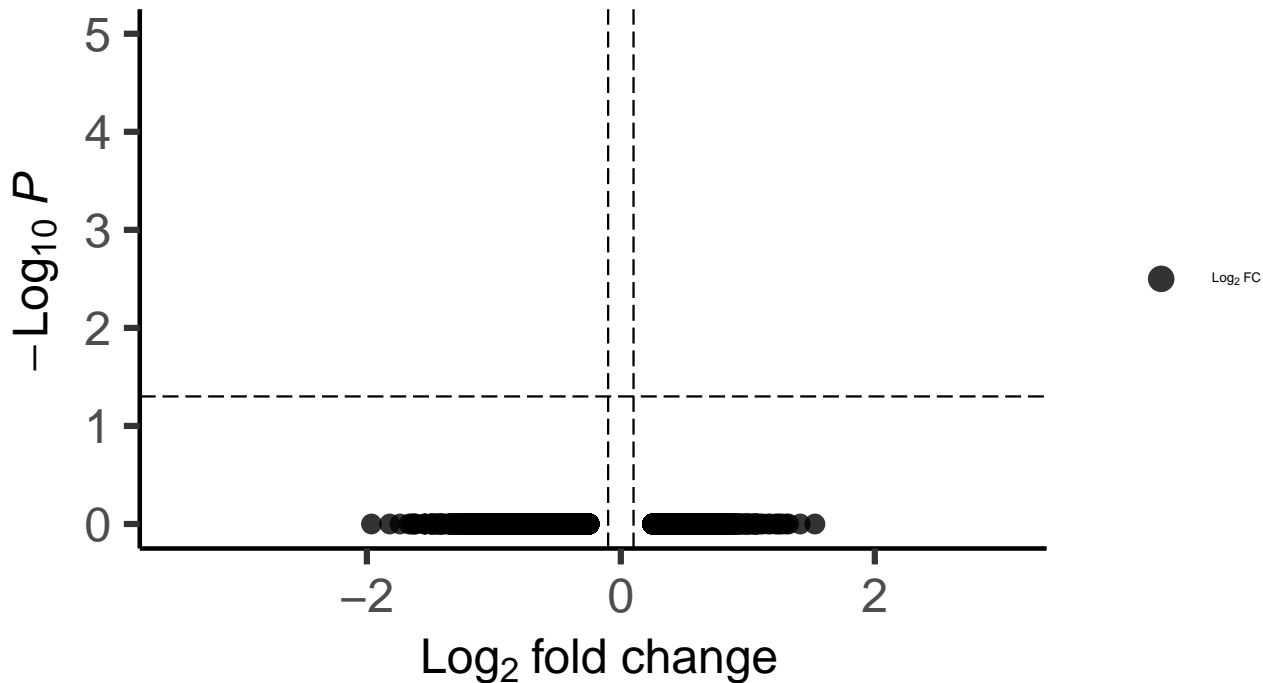

L6b_dACC_MAST_Bipolar_vs_Control

EnhancedVolcano

total = 10908 variables