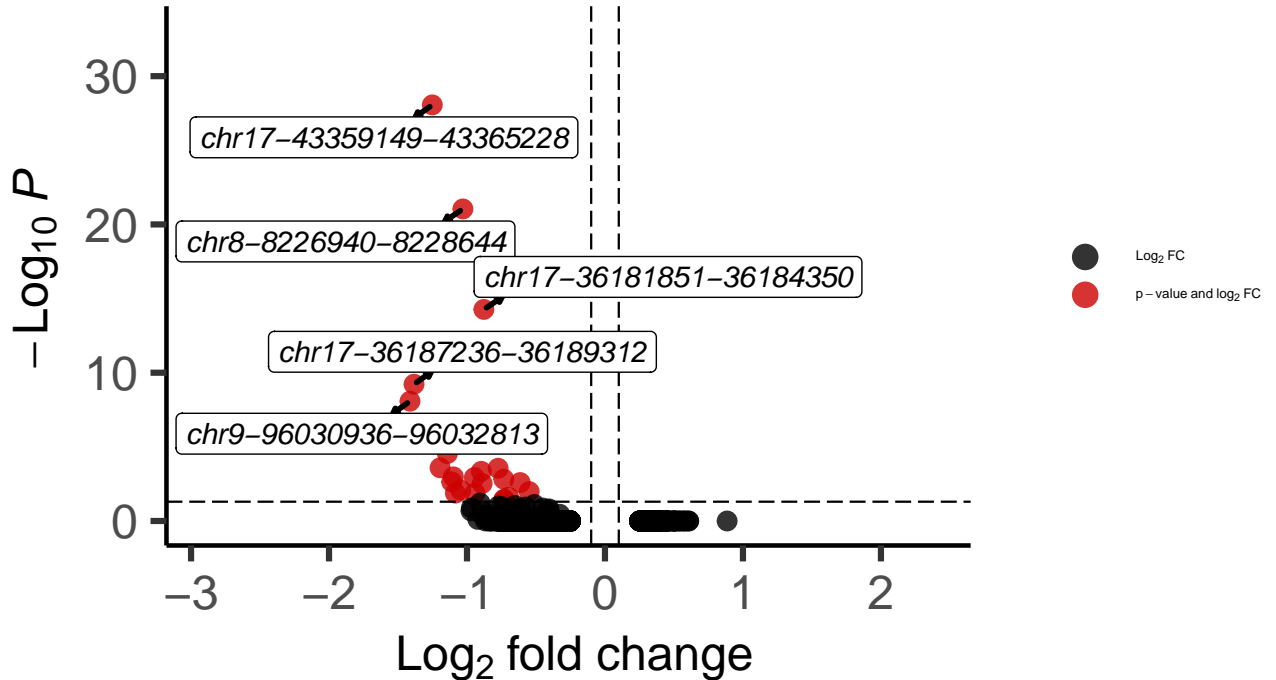

# L5\_IT\_dACC\_wilcox\_Schizophrenia\_vs\_Control

*EnhancedVolcano*

total = 4542 variables