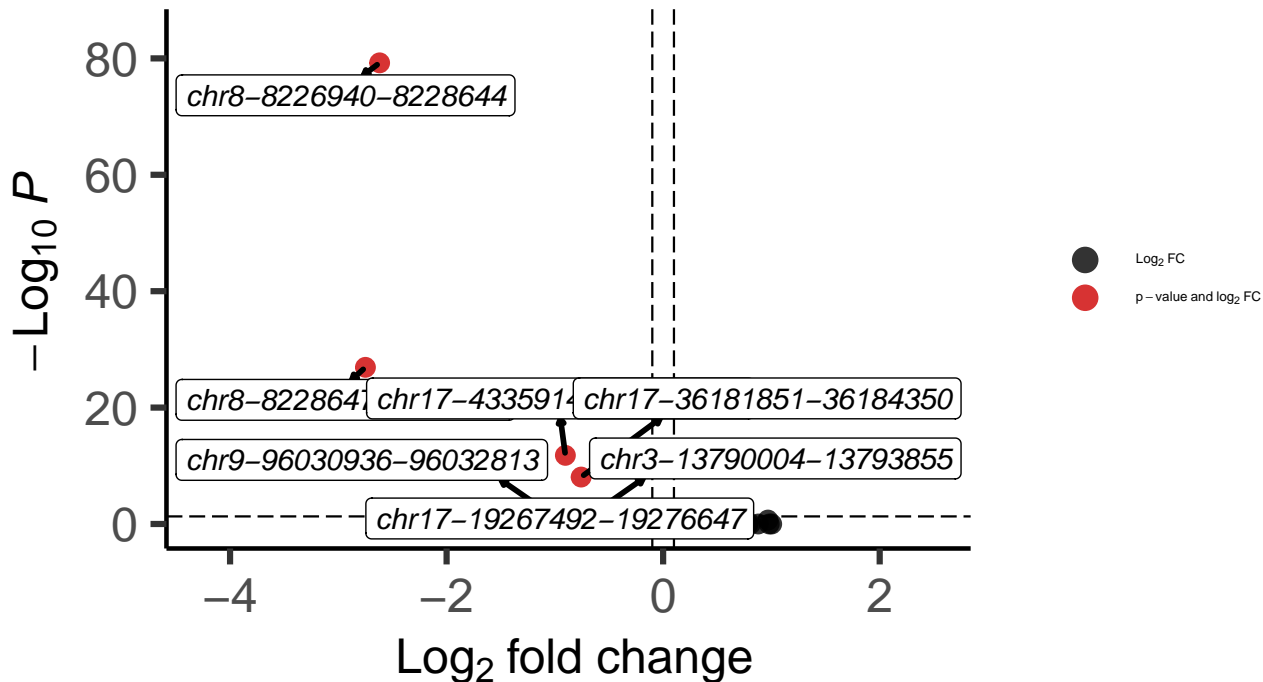

# L5\_IT\_dACC\_wilcox\_Bipolar\_vs\_Control

*EnhancedVolcano*

total = 3991 variables