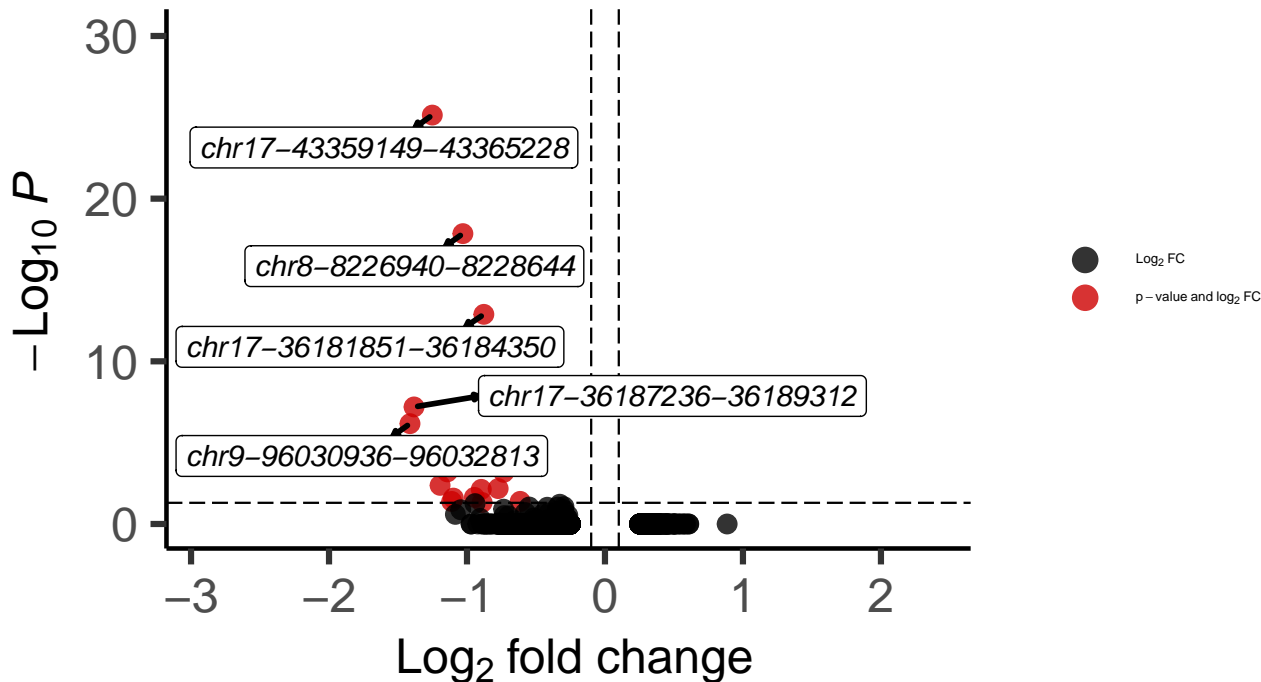

L5_IT_dACC_MAST_Schizophrenia_vs_Control

EnhancedVolcano

total = 4542 variables