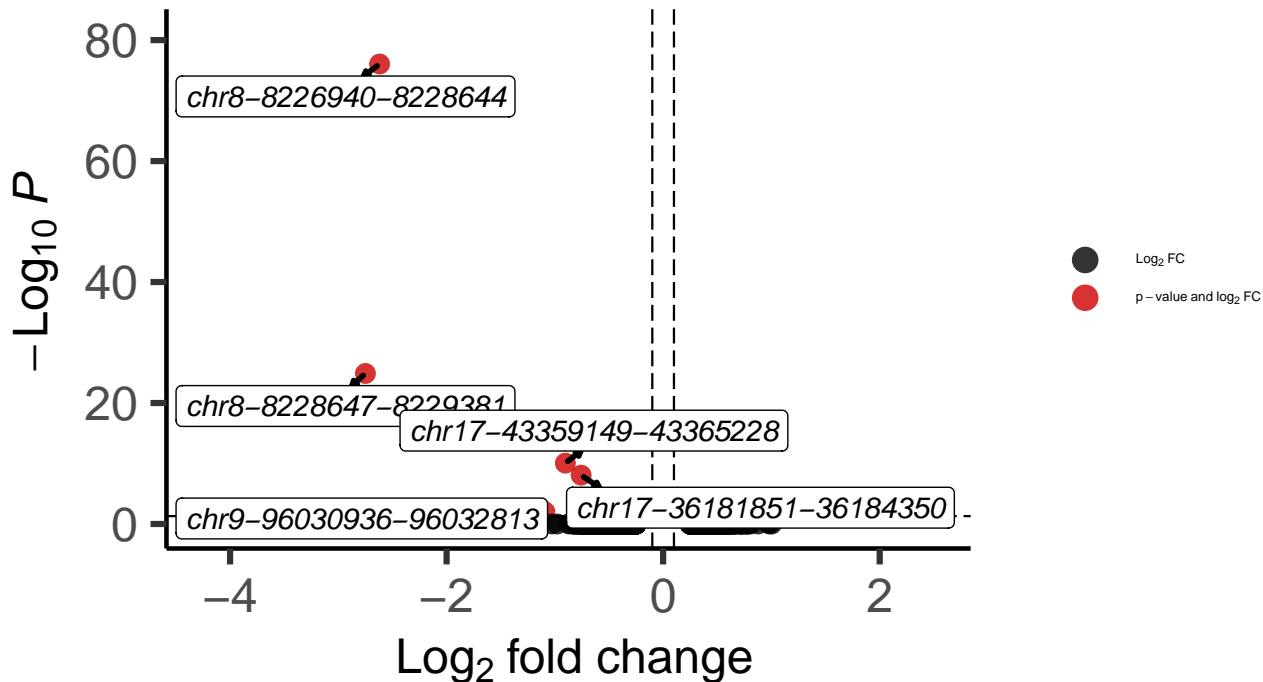

L5_IT_dACC_MAST_Bipolar_vs_Control

EnhancedVolcano

total = 3991 variables