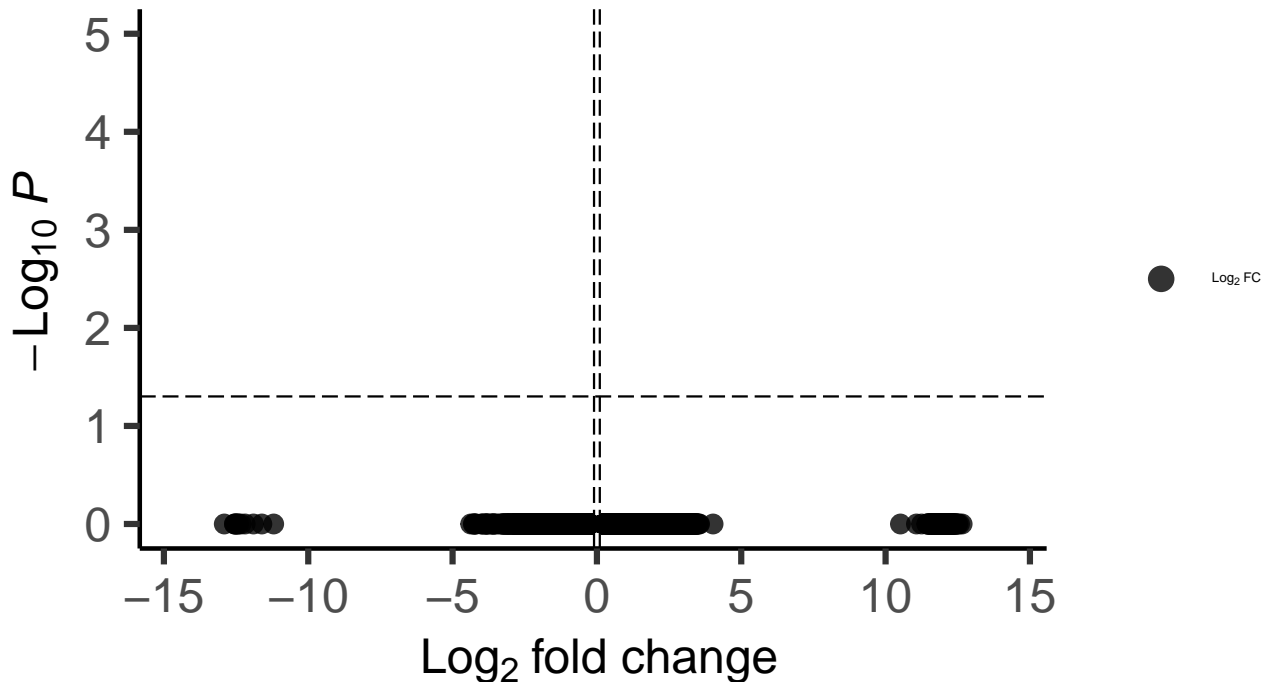

L5_ET_dACC_wilcox_Schizophrenia_vs_Control

EnhancedVolcano

total = 20772 variables