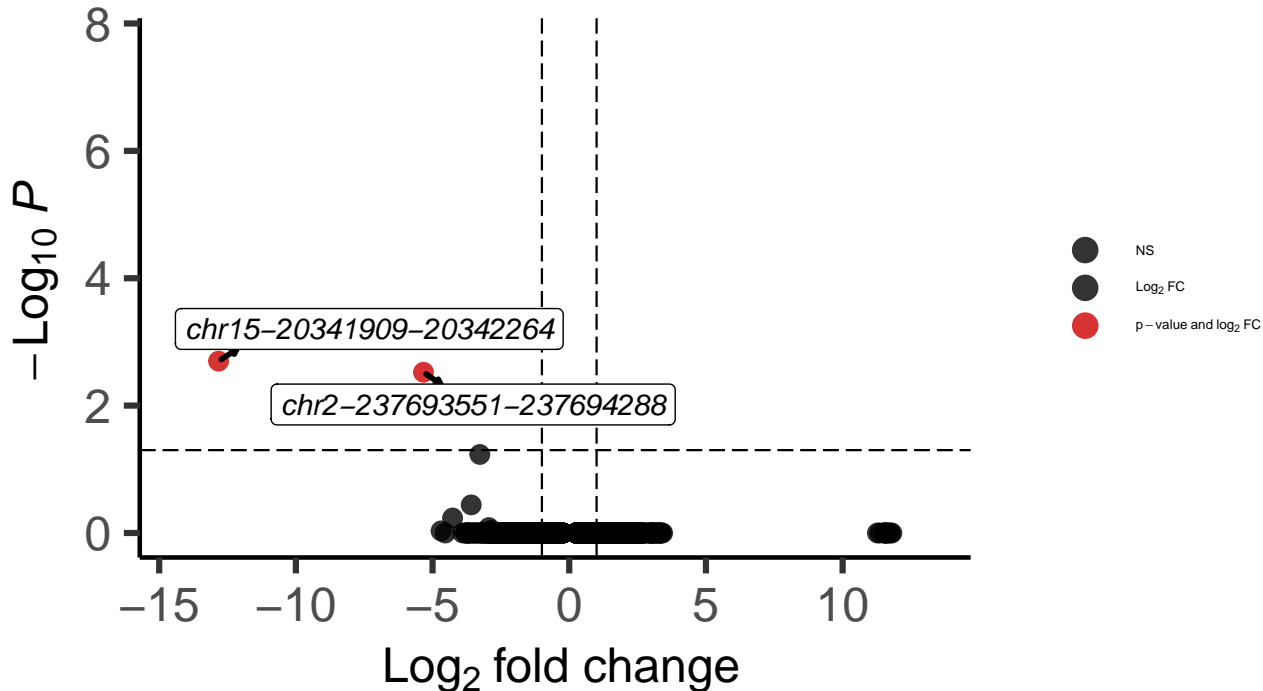

Endo_dACC_wilcox_Bipolar_vs_Control

EnhancedVolcano

total = 5963 variables