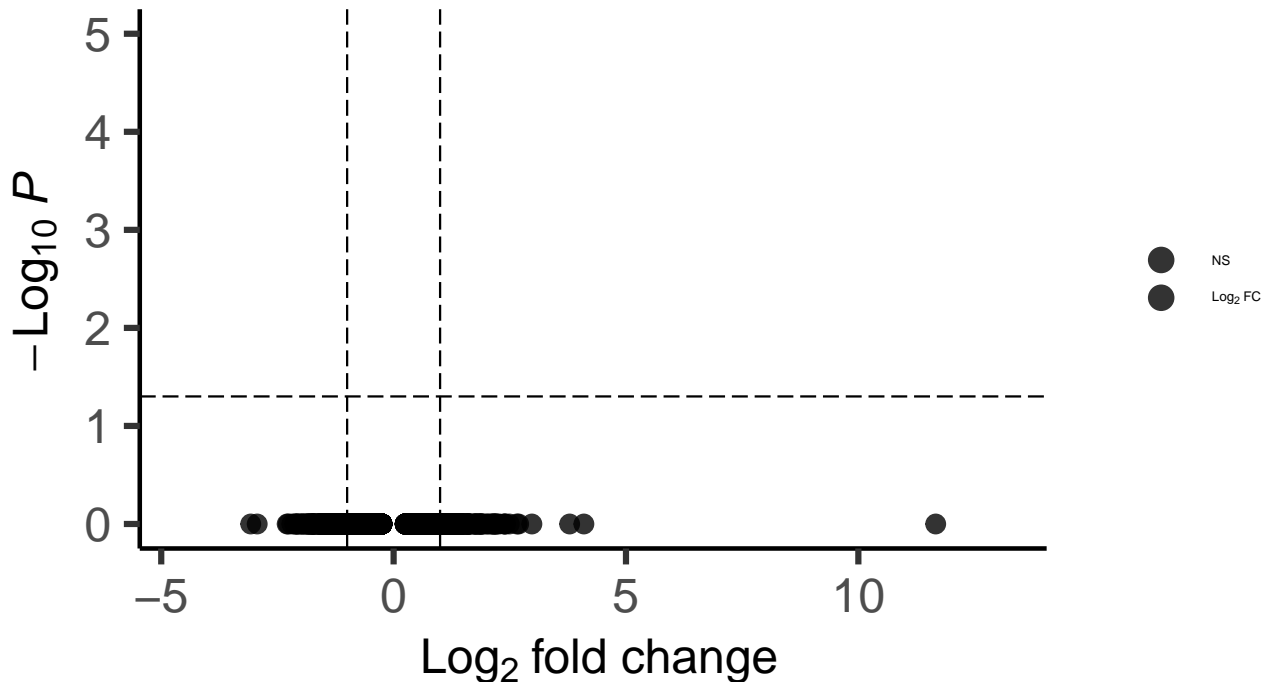

Endo_dACC_wilcox_Bipolar_vs_Control

EnhancedVolcano

total = 5918 variables