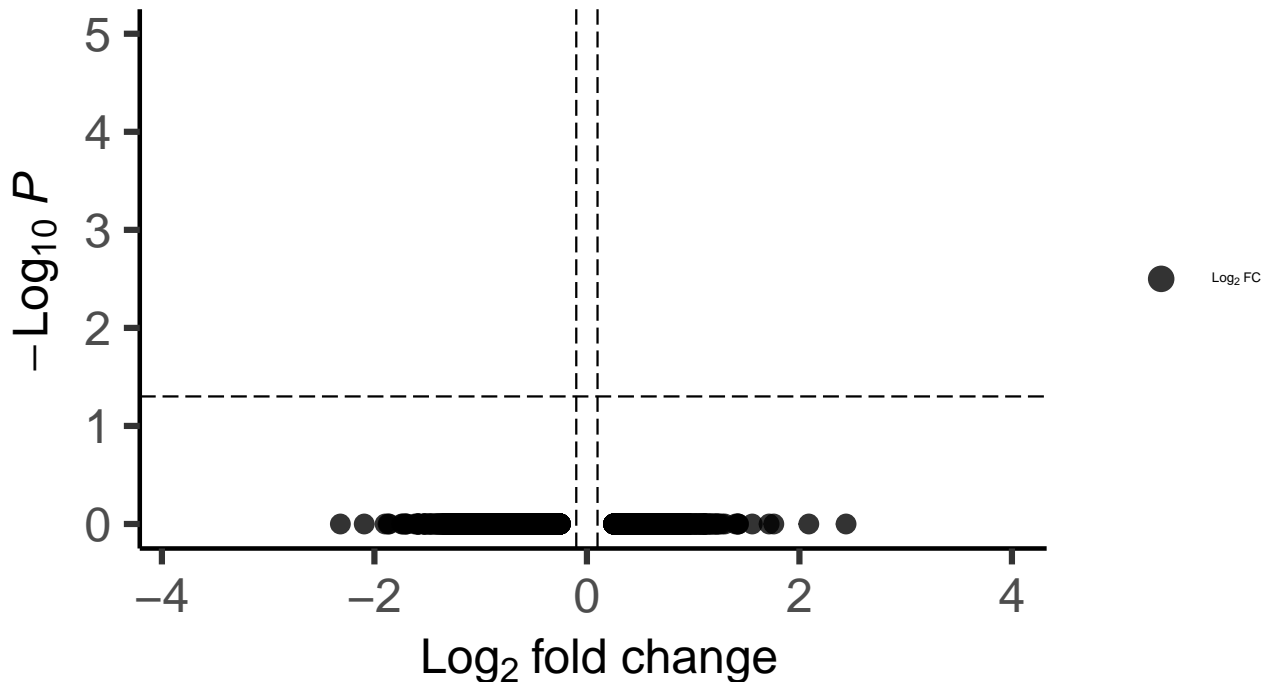

Endo_dACC_wilcox_Bipolar_vs_Control

EnhancedVolcano

total = 4962 variables