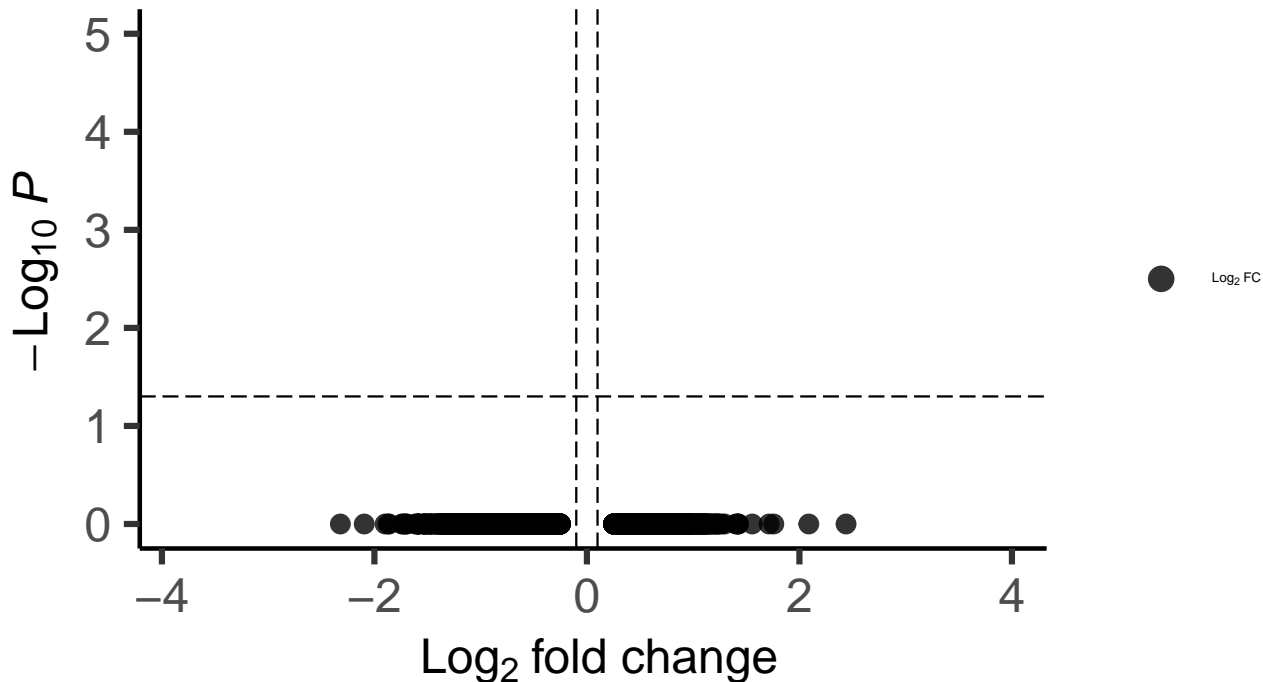

Endo_dACC_MAST_Bipolar_vs_Control

EnhancedVolcano

total = 4962 variables