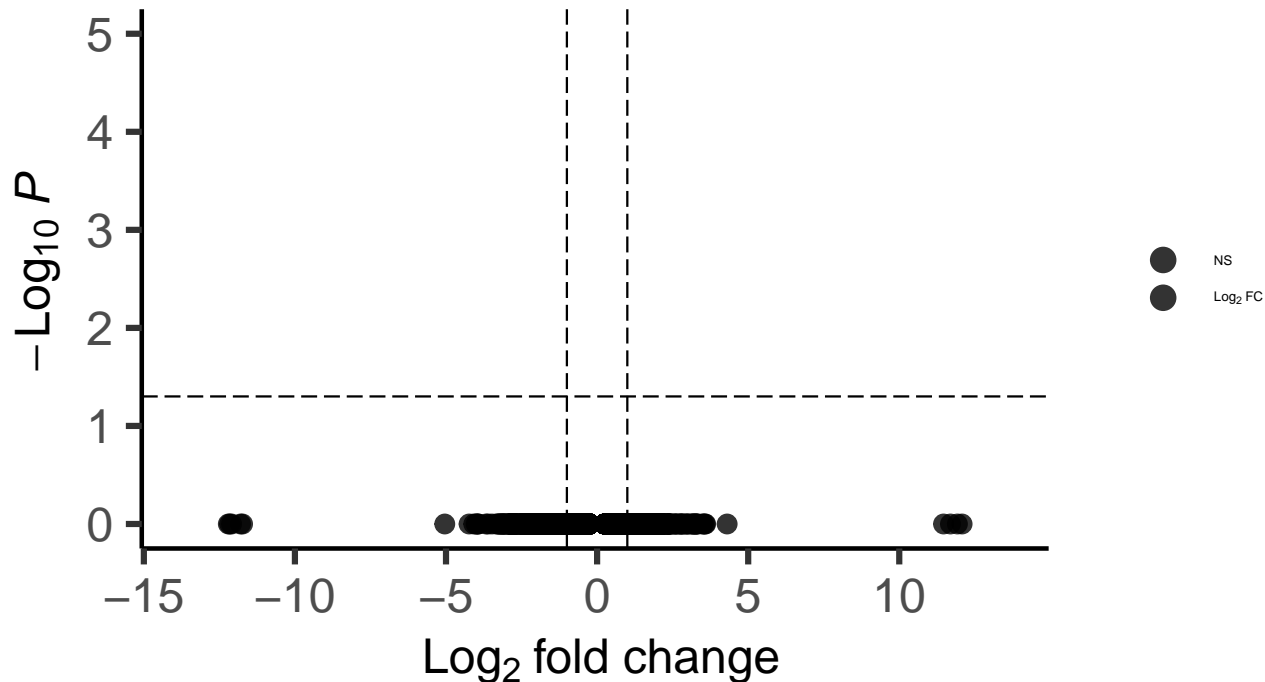

VIP_Hippocampus_wilcox_Schizophrenia_vs_Contr

EnhancedVolcano

total = 11946 variables