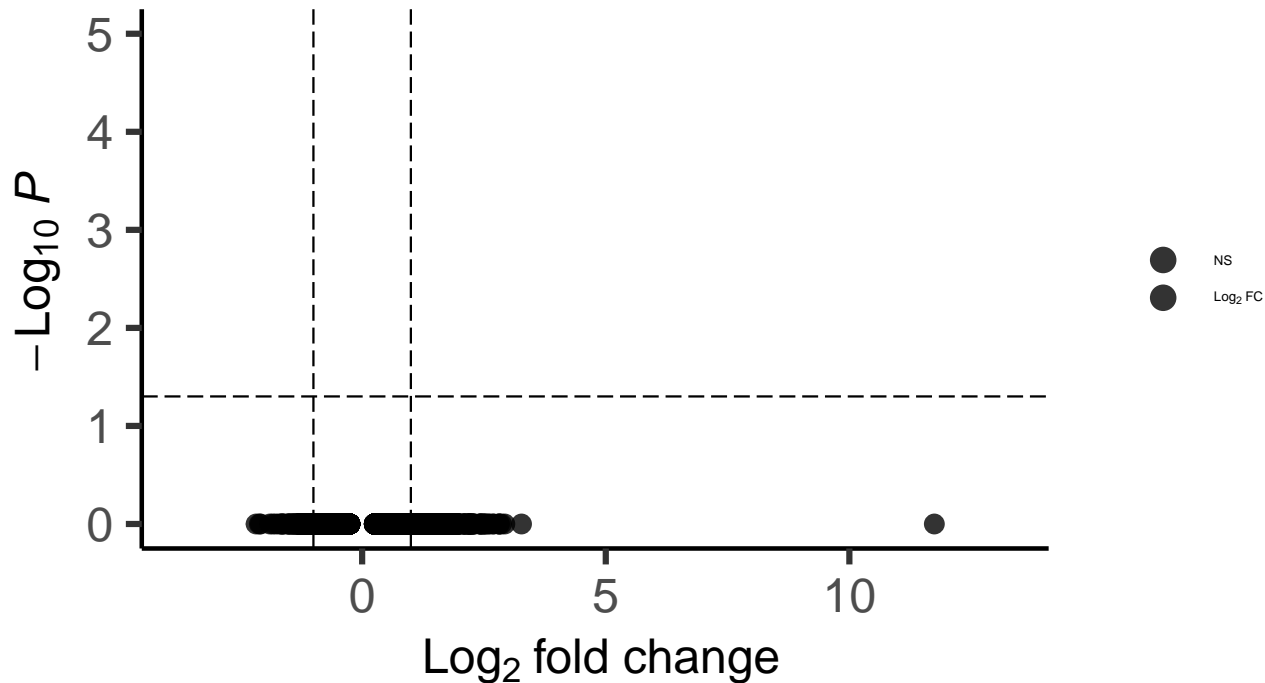

VIP_Hippocampus_wilcox_Bipolar_vs_Control

EnhancedVolcano

total = 8005 variables