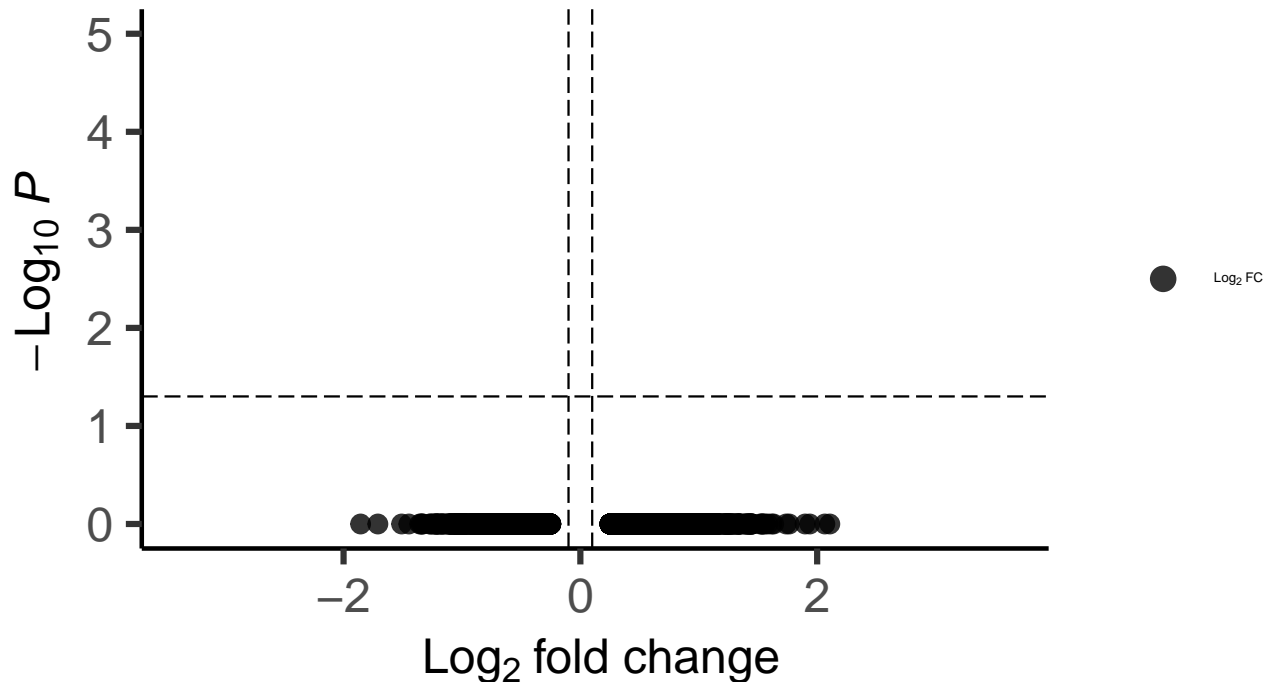

VIP_Hippocampus_wilcox_Bipolar_vs_Control

EnhancedVolcano

total = 6073 variables