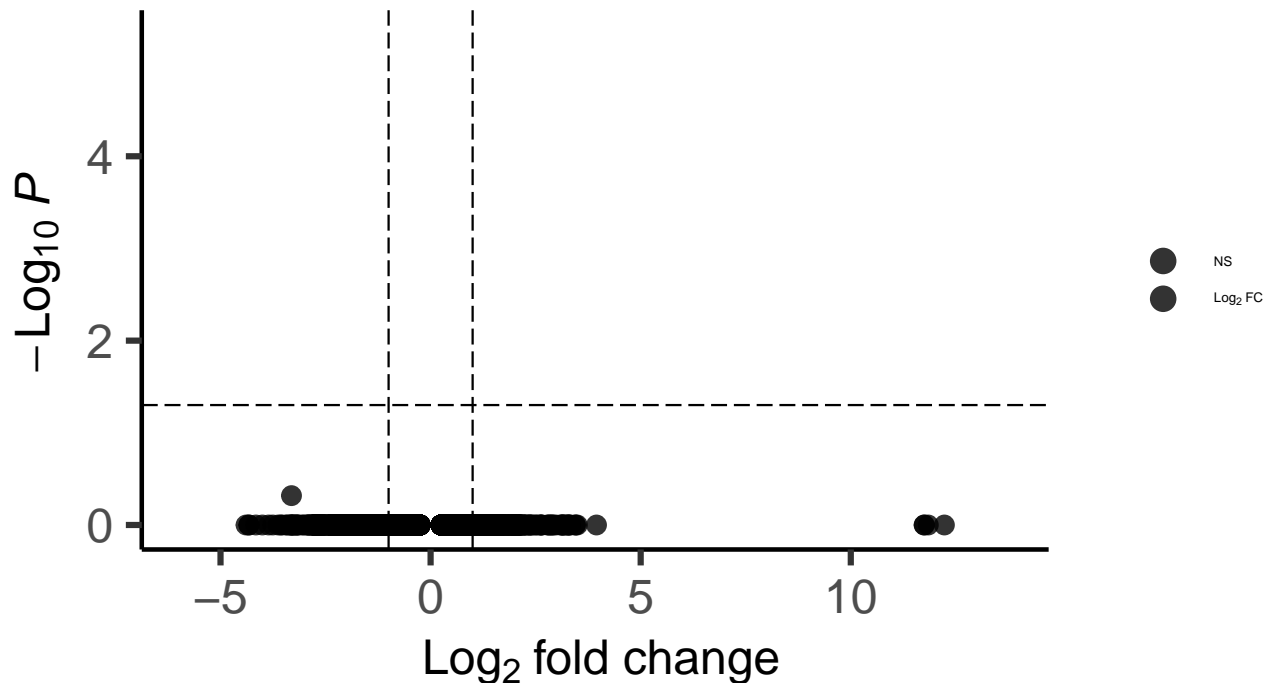

VIP_Hippocampus_MAST_Bipolar_vs_Control

EnhancedVolcano

total = 11690 variables