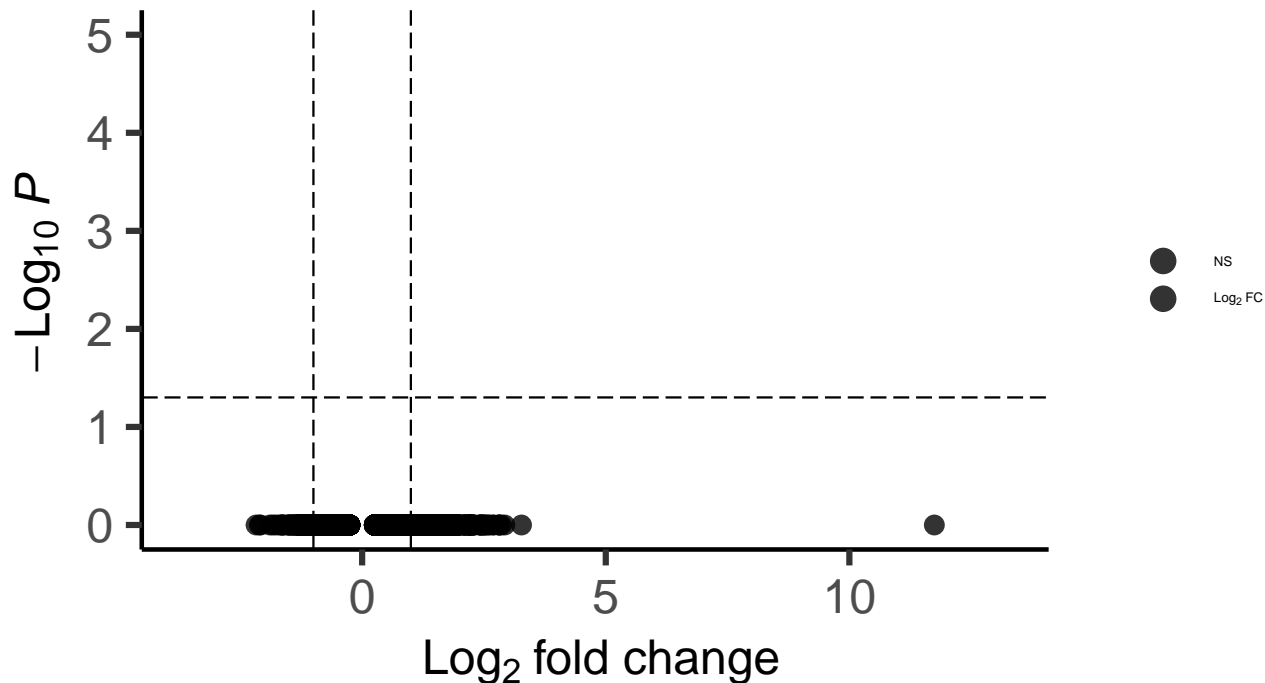

VIP_Hippocampus_MAST_Bipolar_vs_Control

EnhancedVolcano

total = 8005 variables