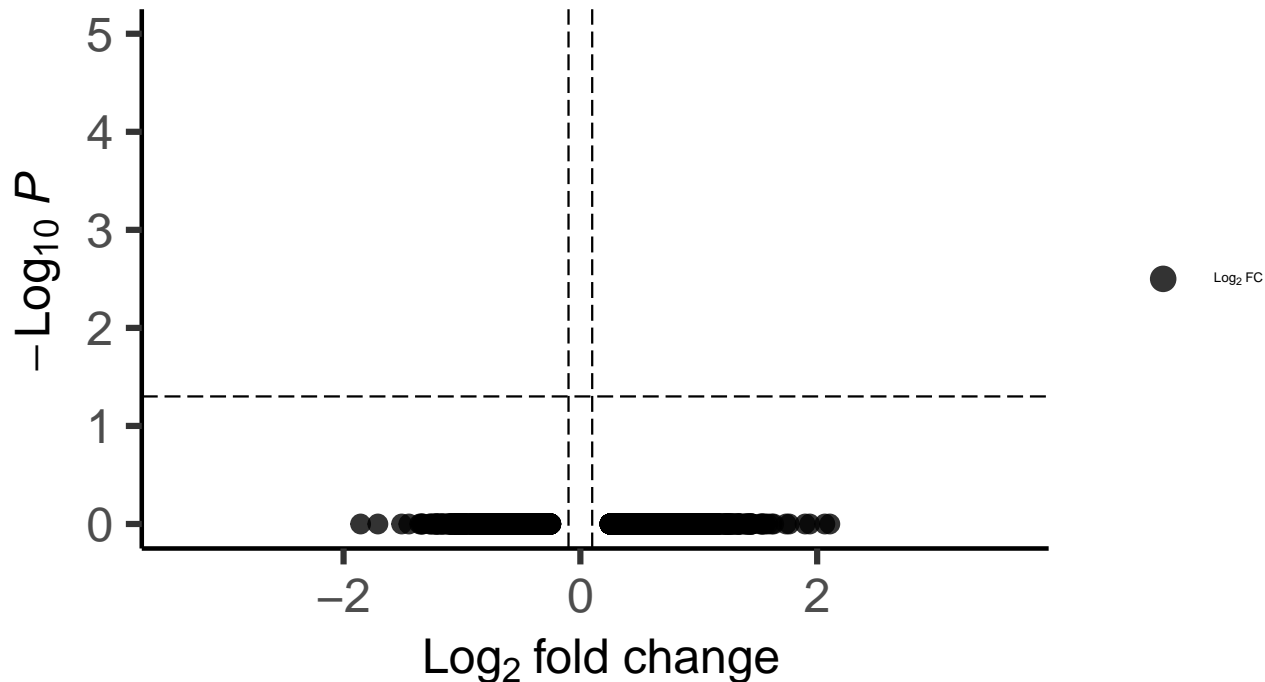

VIP_Hippocampus_MAST_Bipolar_vs_Control

EnhancedVolcano

total = 6073 variables