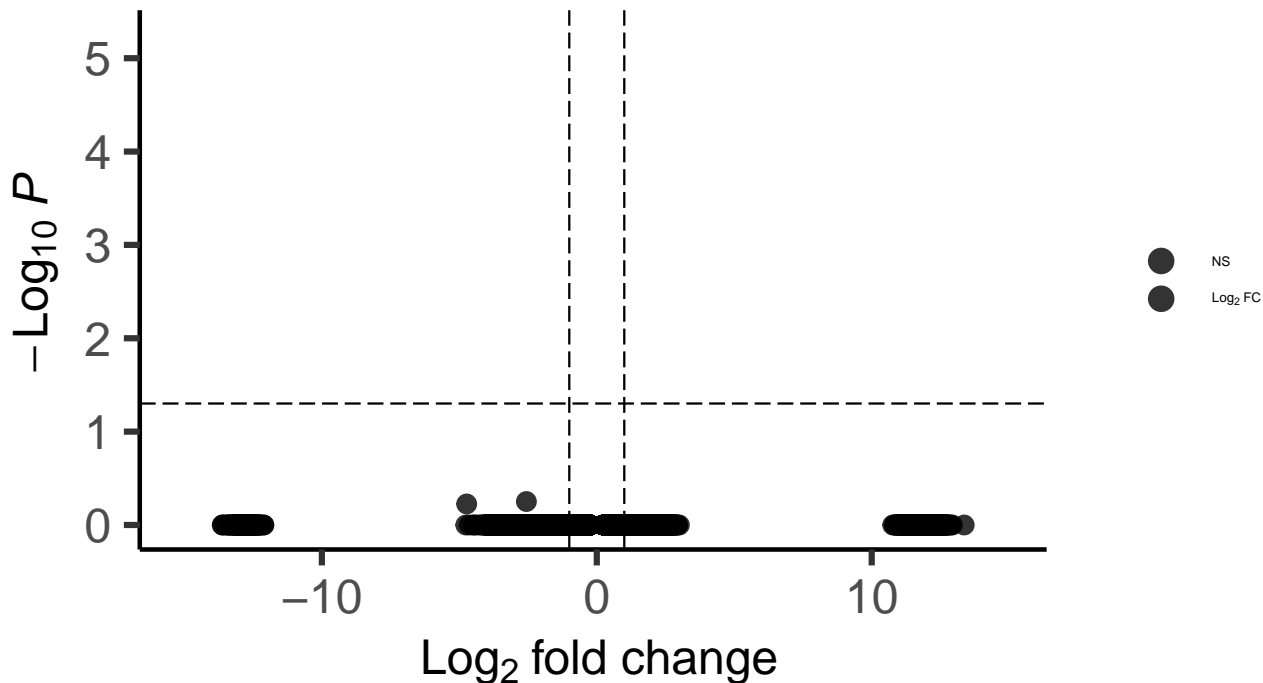

SST_Hippocampus_wilcox_Bipolar_vs_Control

EnhancedVolcano

total = 14774 variables