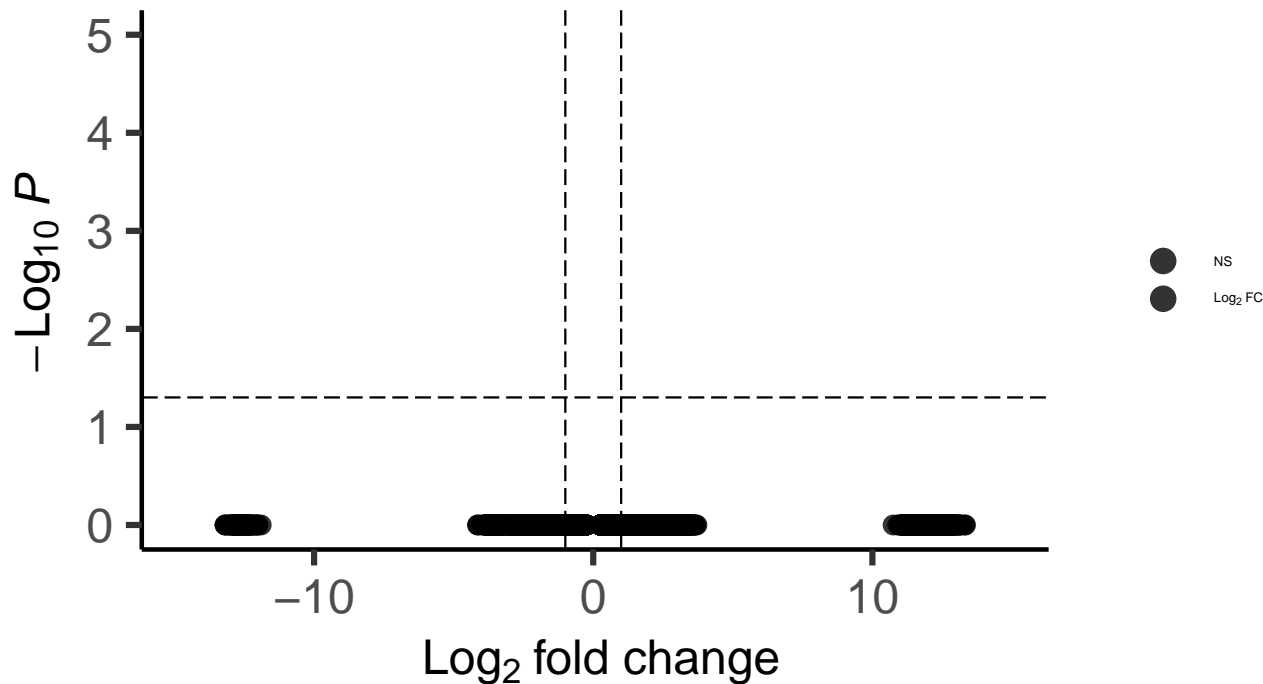

SST_Hippocampus_wilcox_Bipolar_vs_Control

EnhancedVolcano

total = 15259 variables