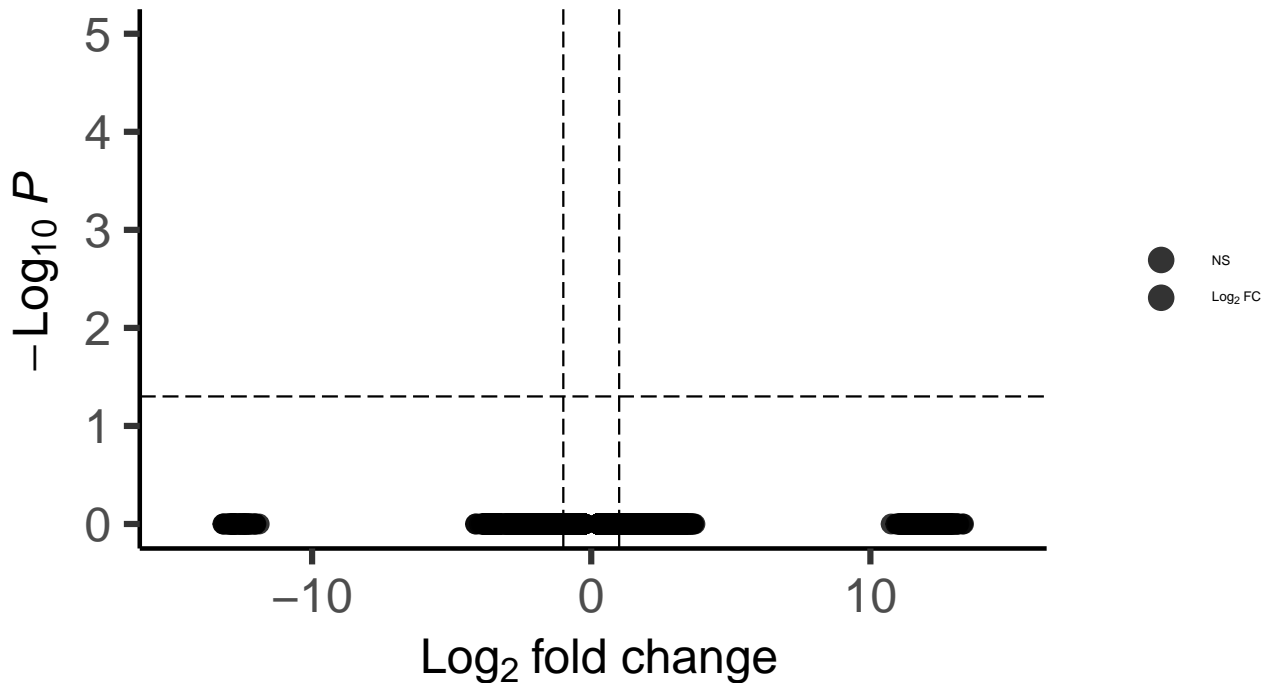

SST_Hippocampus_MAST_Bipolar_vs_Control

EnhancedVolcano

total = 15259 variables