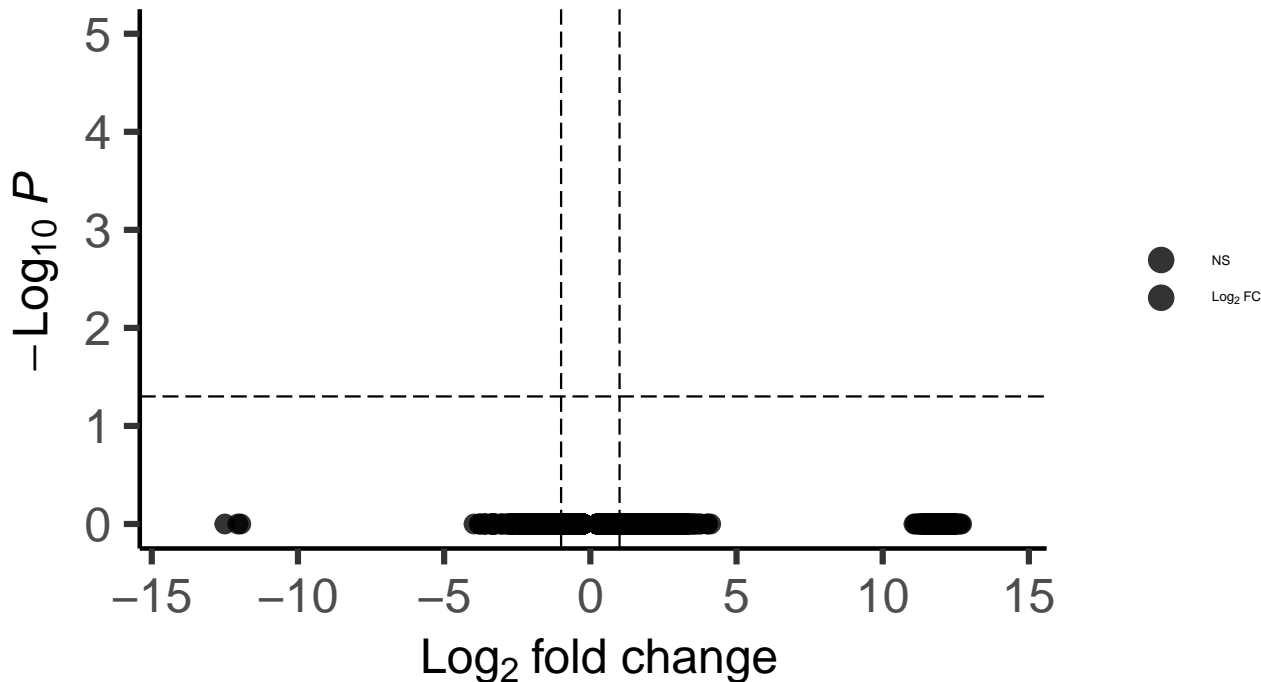

PVALB_Hippocampus_wilcox_Bipolar_vs_Control

EnhancedVolcano

total = 13589 variables