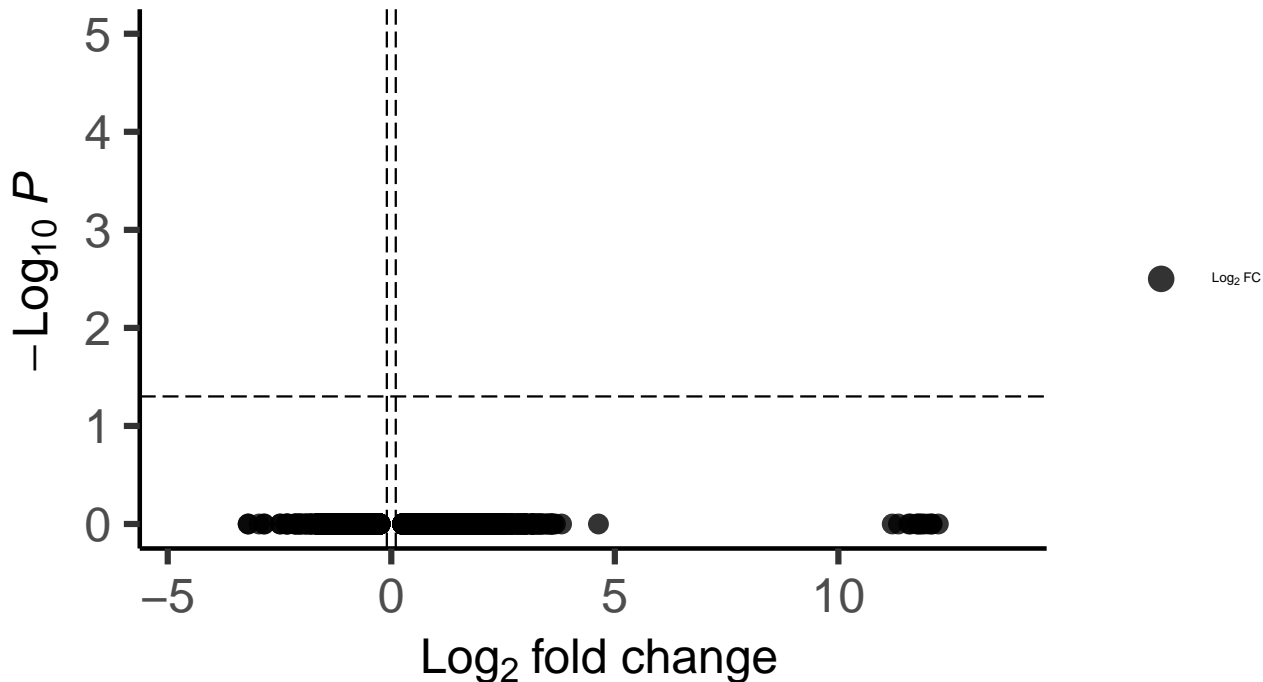

PVALB_Hippocampus_wilcox_Bipolar_vs_Control

EnhancedVolcano

total = 10594 variables