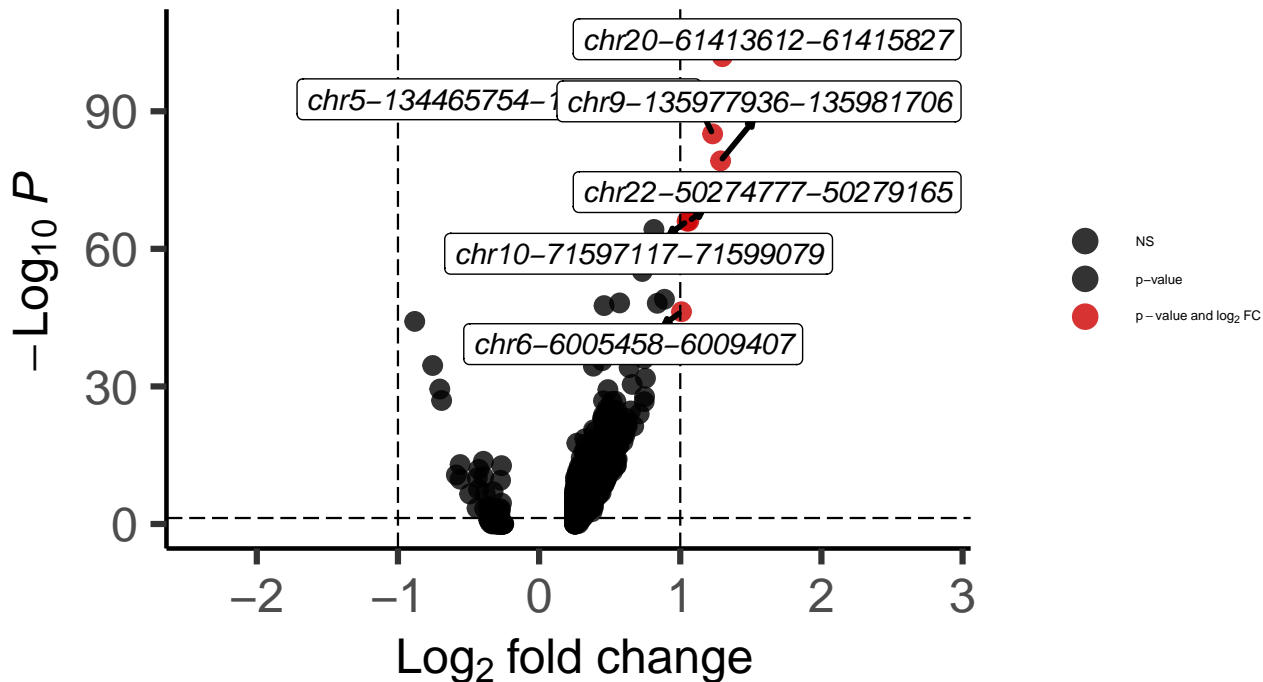

Oligo_Hippocampus_wilcox_Schizophrenia_vs_Co

EnhancedVolcano

total = 1127 variables